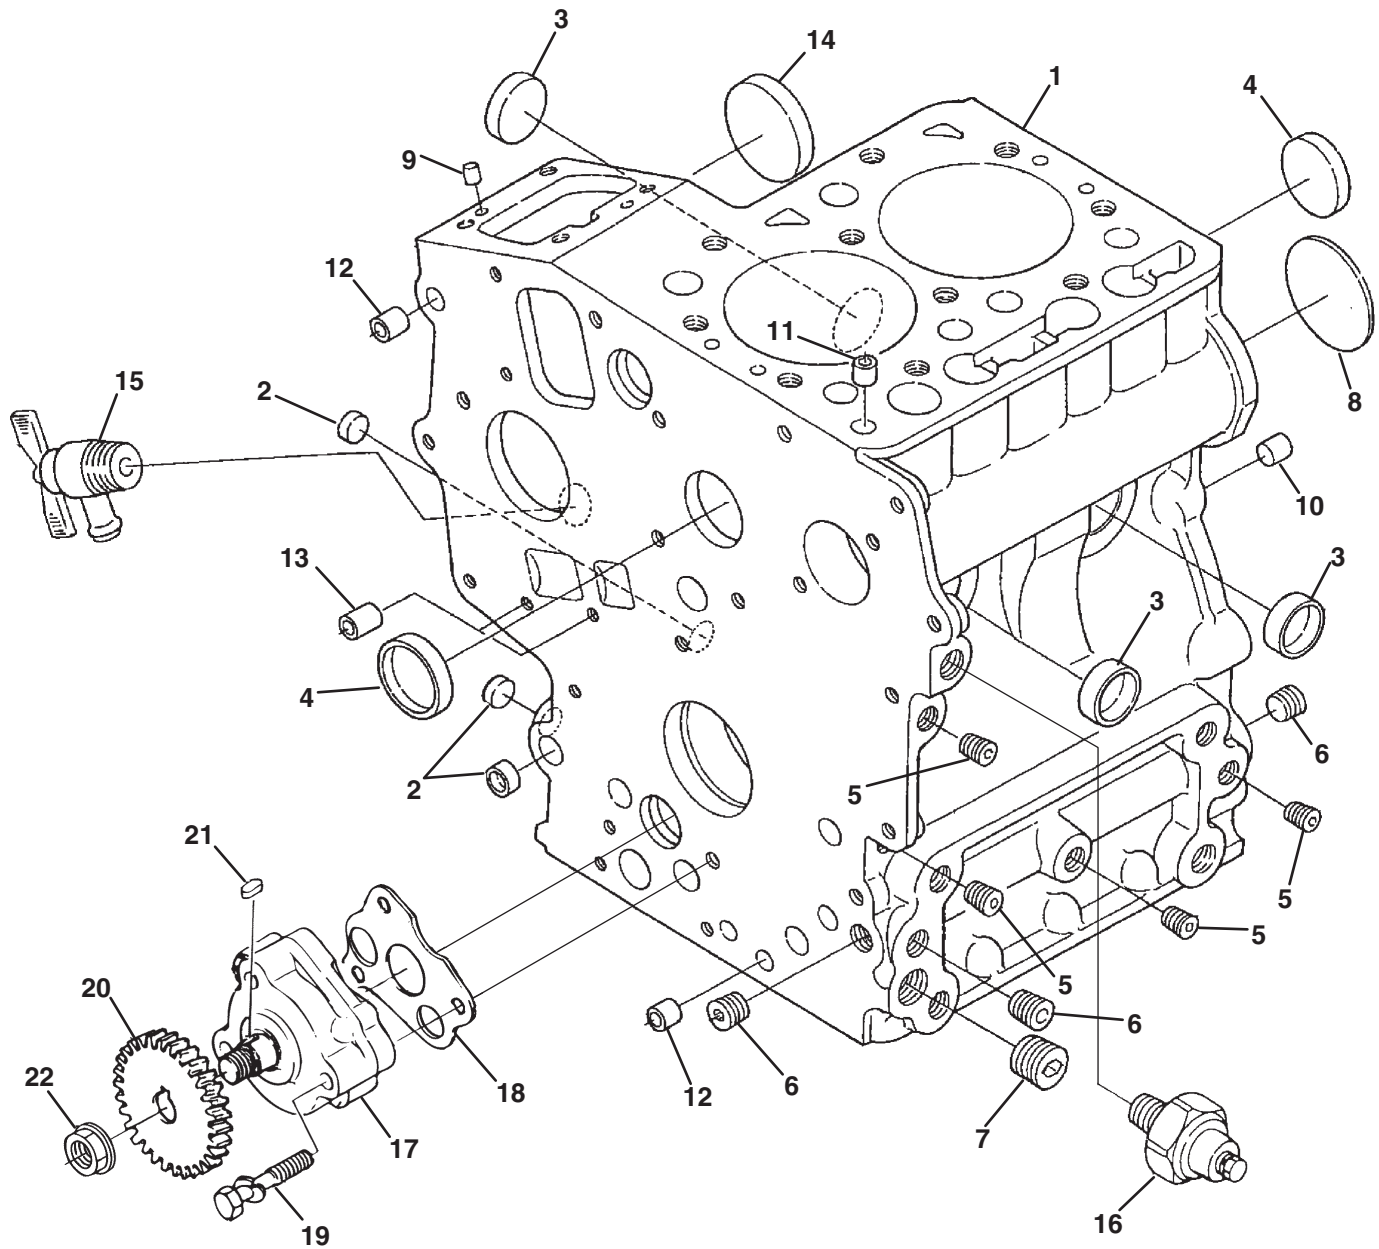

> Change from previous revision

KUBOTA Z482-E4B

Serial No. All

2.1 Crankcase

Item	Part No.	Qty.	Description	Serial Numbers/Notes
1	4310327	1	Comp.crankcase	
2	2810931	3	• Cap, Sealing	
3	5001861	3	• Cap, Sealing	
4	553911	2	• Cap, Sealing	
5	552978	4	• Plug	
6	552950	3	• Plug	
7	552951	1	• Plug	
8	4145733	1	• Plug, Expansion	
9	553857	2	• Pin, Straight	
10	4145688	2	• Pin, Straight	
11	552954	1	• Pin, Pipe	
12	554220	2	• Pin, Pipe	
13	554220	2	• Pin, Pipe	
14	5001863	1	• Cover, Fuel Camshaft	
15	4306369	1	Assy Cock, Drain	
16	554018	1	Switch, Oil	
17	544012	1	Assy Pump, Oil	
○ 18	5001864	1	Gasket, Oil Pump Na	
19	554098	3	Bolt	
20	4306885	1	Gear, Oil Pump Drive	
21	594372	1	Key, Feather	
22	5001865	1	Nut, Flange	
○	Included in Lower Gasket Kit 4209383			

> Change from previous revision

KUBOTA Z482-E4B

5.1 Valve and Rocker Arm

Serial No. All

Item	Part No.	Qty.	Description	Serial Numbers/Notes
1	4209378	2	Valve, Inlet	
2	4209379	2	Valve, Exhaust	
3	557546	4	Spring, Valve	
4	553872	4	Retainer, Spring	
5	4310342	4	Collet, Valve Spring	
6	553871	4	Cap, Valve	
● 7	5001981	4	Seal, Valve Stem	
8	4215725	1	Shaft, Rocker Arm	
9	5001982	2	Washer	
10	554108	2	Washer, Plain	
11	4310341	2	Bolt	
12	4145928	2	Bracket, Rocker Arm	
13	4145650	2	Bolt, Flange	
14	550425	1	Pin, Spring	
15	553875	1	Spring, Rocker Arm	
16	553955	4	Assy Rocker Arm	
17	553957	4	• Screw, Adjusting	
18	553874	4	• Nut	
●	Included in Upper Gasket Kit			