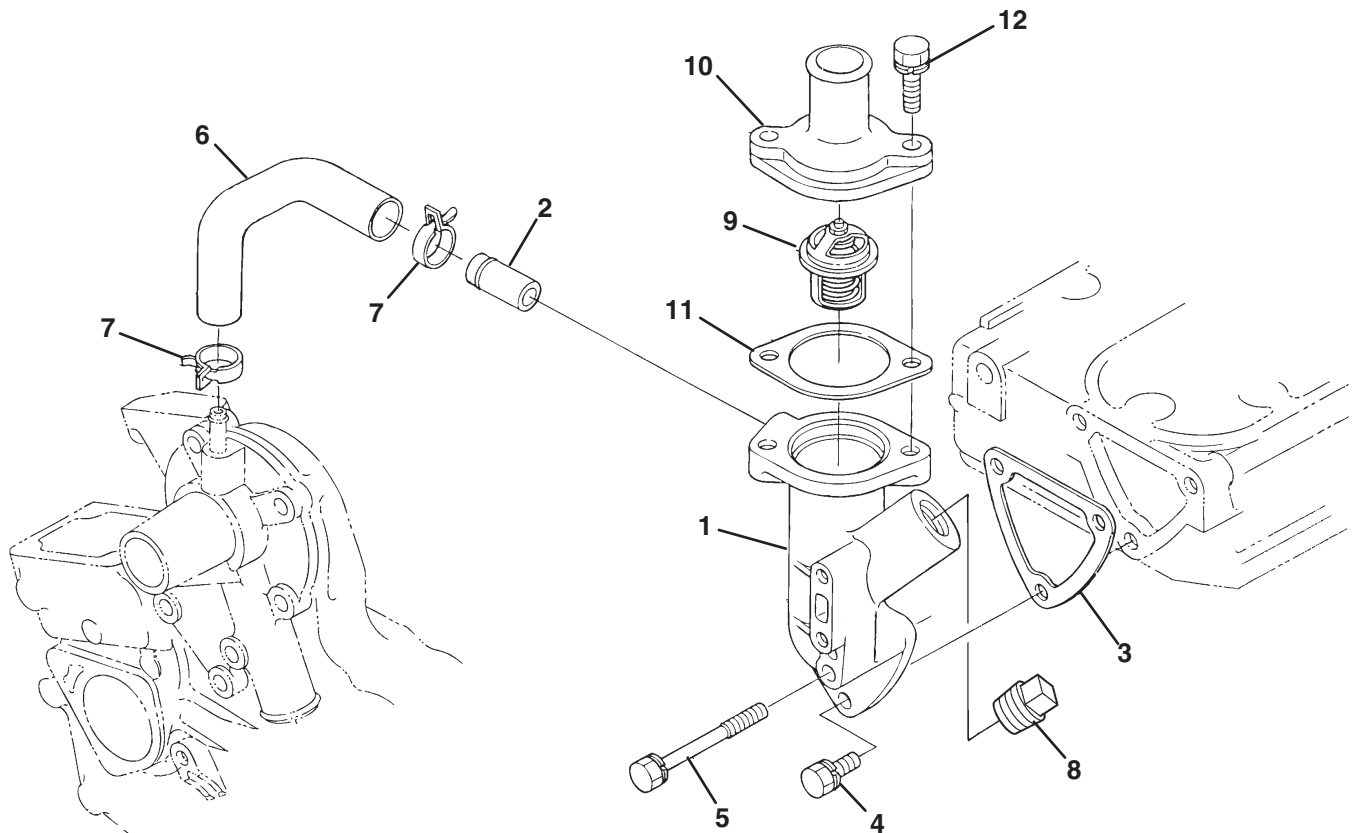

24.1 Water Flange and Thermostat

Item	Part No.	Qty.	Description	Serial Numbers/Notes
1	5001956	1	Comp. Flange, Water	
2	4134380	1	• Pipe, Water Return	
● 3	554082	1	Gasket, Water Flange	
4	550362	2	Bolt	
5	553842	1	Bolt	
6	5001959	1	Pipe, Water Return	
7	4306396	2	Band, Pipe	
8	4134361	1	Plug	
9	2500870	1	Assy Thermostat	
10	554086	1	Cover, Thermostat	
● 11	4145869	1	Gasket, Thermostat	
12	553840	2	Bolt	
●	Included in Upper Gasket Kit 4310345			

> Change from previous revision