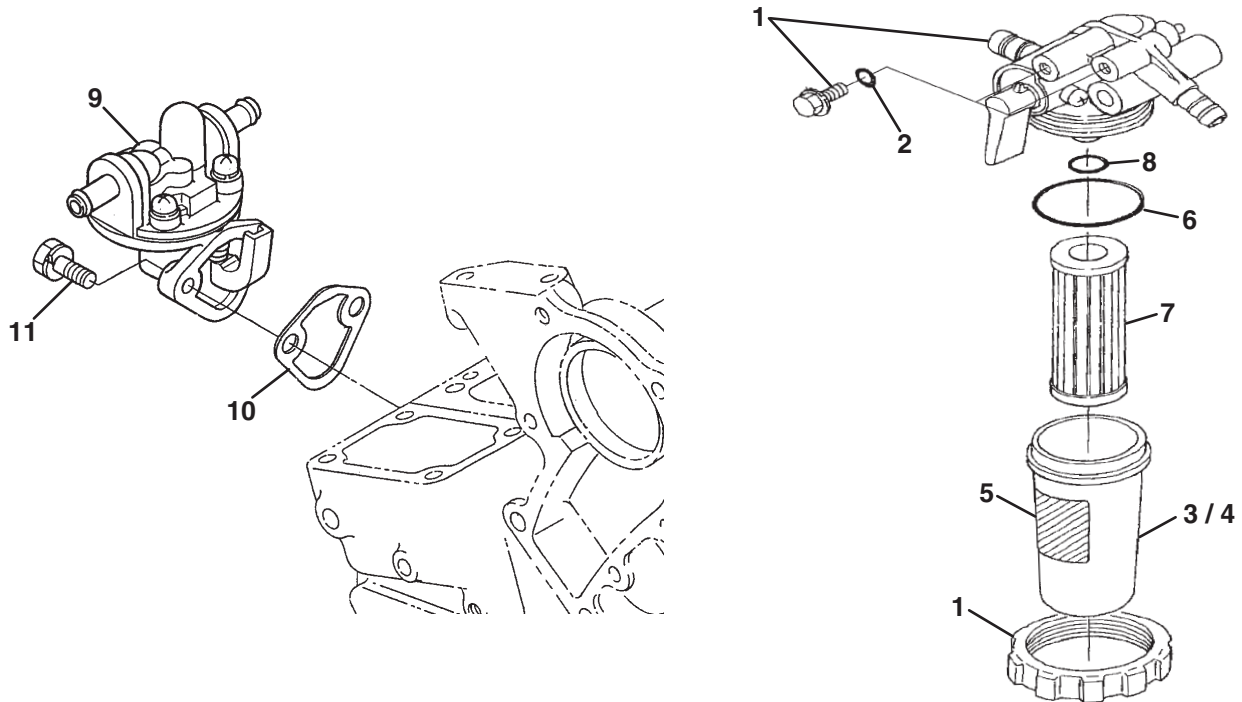

20.1 Fuel Filter and Pump

Item	Part No.	Qty.	Description	Serial Numbers/Notes
1	4216242	1	Assy Filter, Fuel	
2	4145666	2	• O Ring	
3	4216243	1	• Assy Cup, Filter	
4	4209371	1	• Cup, Filter	
5	4216260	1	• Label, Fuel	
6	4209372	1	• O Ring	
7	550489	1	• Assy Element	
8	4209370	1	• O-ring	
9	5002000	1	Assy Pump, Fuel	
○ 10	5001922	1	Gasket, Fuel Pump	
11	550362	2	Bolt	
○	Included in Lower Gasket Kit 4209383			

> Change from previous revision