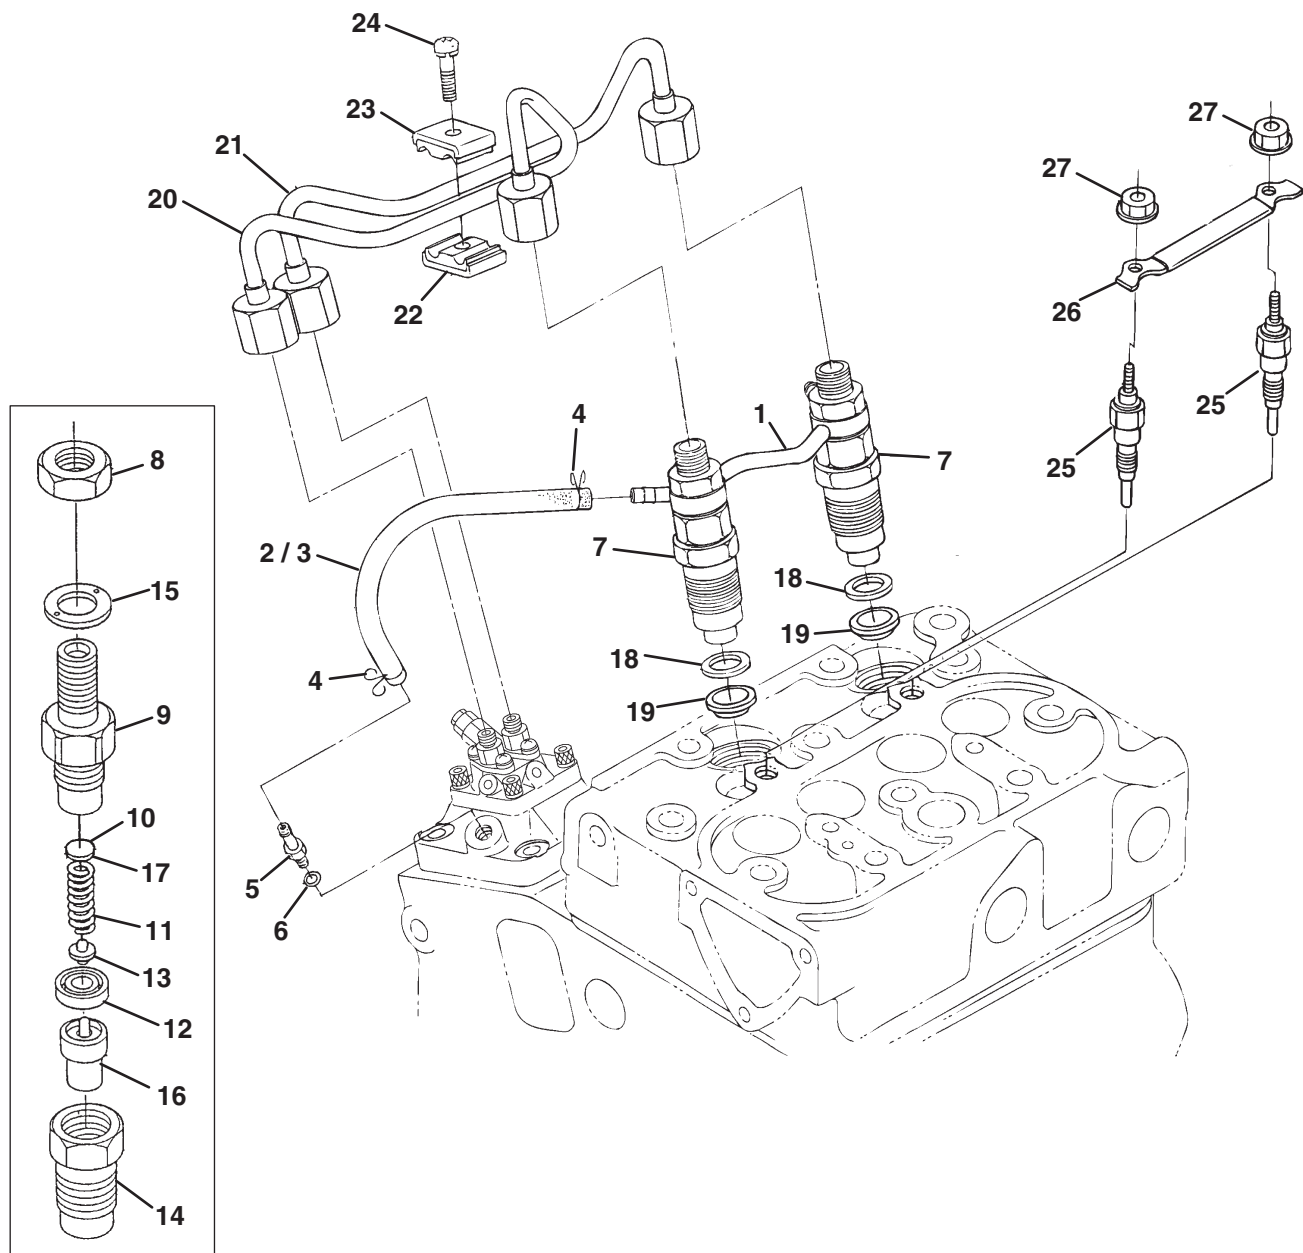

> Change from previous revision

17.1 Speed Control Plate

Item	Part No.	Qty.	Description	Serial Numbers/Notes	
	1	4216286	1	Comp. Plate, Speed Co.	
	2	557071	1	• Plate, Speed Control	
	3	4216240	1	• Lever, Governor	
	4	4145893	1	• Collar	
○	5	4146066	1	• O Ring	
	6	4145909	1	• Lever, Speed Control	
	7	4145882	1	• Nut, Speed Control	
	8	5001935	1	• Shaft, Lever	
	9	2810929	1	• Lever, Engine Stop	
	10	4145689	1	• Pin, Spring	
○	11	4138008	1	• O Ring	
	12	553151	1	• Stopper	
	13	550550	2	• Bolt	
	14	550395	3	• Nut	
○	15	554073	1	Gasket, Control Plate	
	16	557366	2	Bolt	
	17	4209354	2	Bolt	
	18	4216180	1	Solenoid, Stop	
	19	4138249	2	Bolt, Flange	
○	Included in Lower Gasket Kit 4209383				

> Change from previous revision

18.1 Nozzle Holder and Glow Plug

Item	Part No.	Qty.	Description	Serial Numbers/Notes
1	4215903	1	Assy Pipe, Over Flow	
2	554022	1	Assy Pipe, Over Flow	
3	4177275	1	• Pipe, Fuel Over Flow	
4	553105	2	• Clip, Pipe	
5	554037	1	Screw, Air Bleeder	
○ 6	553143	1	Gasket	
7	4306904	2	Kit Holder, Nozzle	
8	4306394	2	• Nut	
9	4306905	2	• Assy Holder, Nozzle	
10	5001220	2	• • Washer, Adjusting	
11	5001219	2	• • Spring, Nozzle	
12	5001222	2	• • Piece, Distance	
13	5001218	2	• • Push Rod	
14	4306906	2	• • Nut, Nozzle	
15	5001225	2	• • Washer	
16	4306907	2	• • Piece, Nozzle	
17	554120	2	• • Assy Washer, Adjust	
● 18	554051	2	• Gasket	
● 19	557352	2	• Seal, Heat	
20	4209380	1	Pipe, Injection	
21	4209381	1	Pipe, Injection	
22	554054	1	Clamp, Pipe	
23	554055	1	Clamp, Pipe	
24	550401	1	Screw, With Washer	
25	4306395	2	Glow Plug	
26	4216120	1	Cord, Glow Plug	
27	5001152	2	Nut, Flange	
○	Included in Lower Gasket Kit 4209383			
●	Included in Upper Gasket Kit 4310345			