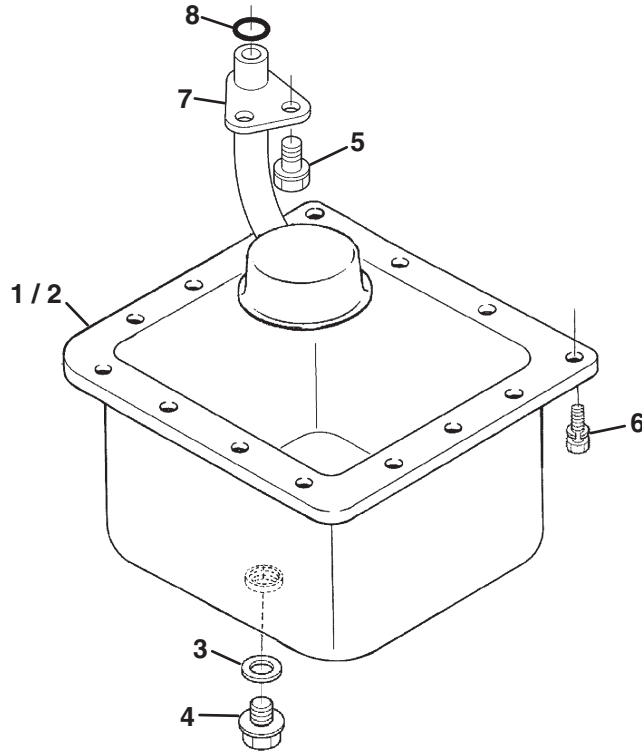

> Change from previous revision

KUBOTA Z482-E4B

Serial No. All

2.1 Crankcase

Item	Part No.	Qty.	Description	Serial Numbers/Notes
1	4310327	1	Comp.crankcase	
2	2810931	3	• Cap, Sealing	
3	5001861	3	• Cap, Sealing	
4	553911	2	• Cap, Sealing	
5	552978	4	• Plug	
6	552950	3	• Plug	
7	552951	1	• Plug	
8	4145733	1	• Plug, Expansion	
9	553857	2	• Pin, Straight	
10	4145688	2	• Pin, Straight	
11	552954	1	• Pin, Pipe	
12	554220	2	• Pin, Pipe	
13	554220	2	• Pin, Pipe	
14	5001863	1	• Cover, Fuel Camshaft	
15	4306369	1	Assy Cock, Drain	
16	554018	1	Switch, Oil	
17	544012	1	Assy Pump, Oil	
○ 18	5001864	1	Gasket, Oil Pump Na	
19	554098	3	Bolt	
20	4306885	1	Gear, Oil Pump Drive	
21	594372	1	Key, Feather	
22	5001865	1	Nut, Flange	
○	Included in Lower Gasket Kit 4209383			

> Change from previous revision

3.1 Oil Pan

Item	Part No.	Qty.	Description	Serial Numbers/Notes
	1	1	Kit Oil Pan	
	2	1	• Comp. Oil Pan	
○	3	1	• Gasket, Oil Pan	
	4	1	• Plug, Drain	
	5	1	Bolt	
	6	14	Bolt	
	7	1	Filter, Oil	
○	8	1	O Ring	
○	Included in Lower Gasket Kit 4209383			

> Change from previous revision

4.1 Cylinder Head

Item	Part No.	Qty.	Description	Serial Numbers/Notes
1	553934	2	Hook, Engine	
2	4289891	2	Bolt	
3	4310328	1	Comp. Cylinder Head	
4	550673	1	• Cap, Sealing	
5	2500888	1	• Cap, Sealing	
6	553954	2	• Guide, Exhaust Valve	
7	552978	1	• Plug	
8	553953	2	• Guide, Inlet Valve	
9	554115	1	Plug	
10	553867	10	Bolt, Cylinder Head	
● 11	4310329	1	Gasket, Cylinder Head	
●	Included in Upper Gasket Kit 4310345			