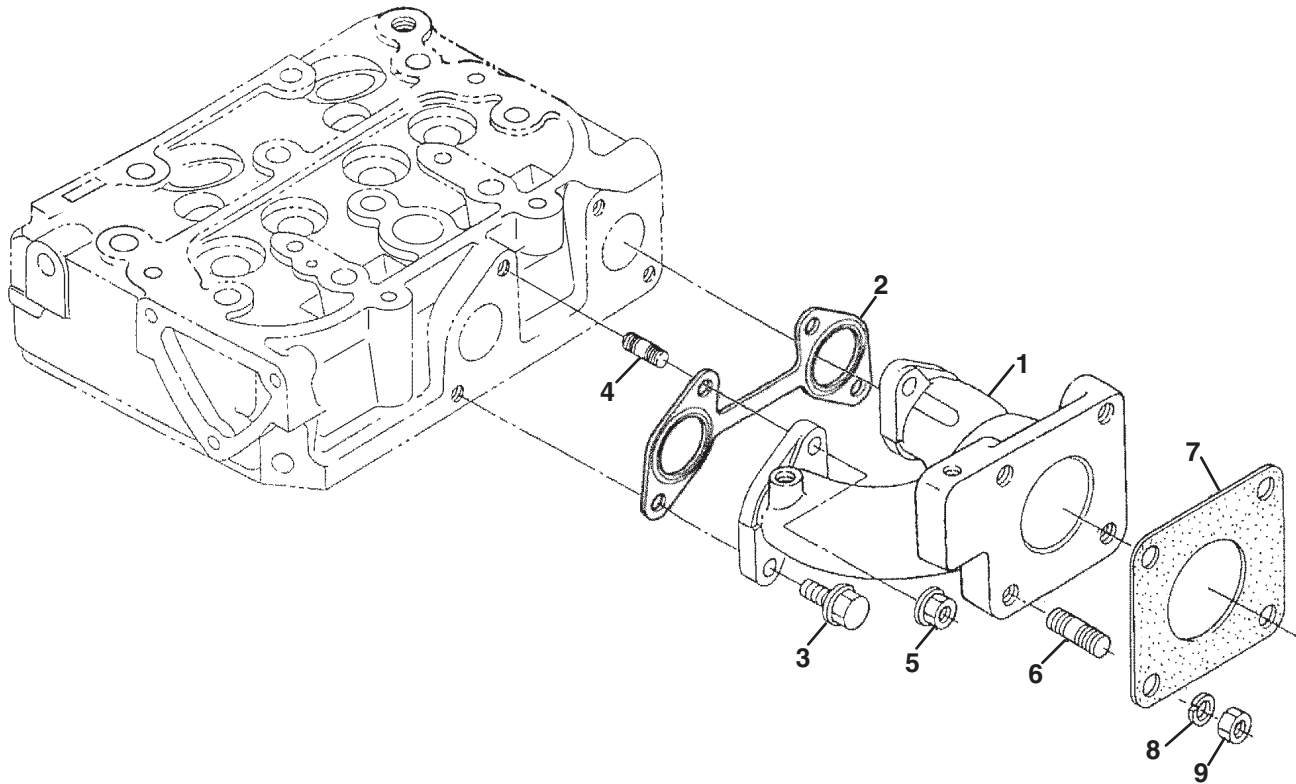

31.1 Exhaust Manifold

Item	Part No.	Qty.	Description	Serial Numbers/Notes
● 1	4216223	1	Manifold, Exhaust	
● 2	4216060	1	Gasket, Ex-manifold	
3	4306910	2	Bolt, Ubs	
4	4306911	2	Stud	
5	5001985	2	Nut, Ubs	
6	594344	4	Stud	
● 7	553020	1	Gasket, Muffler Na	
8	550398	4	Nut	
9	550409	4	Washer, Spring	
●	Included in Upper Gasket Kit 4310345			

> Change from previous revision