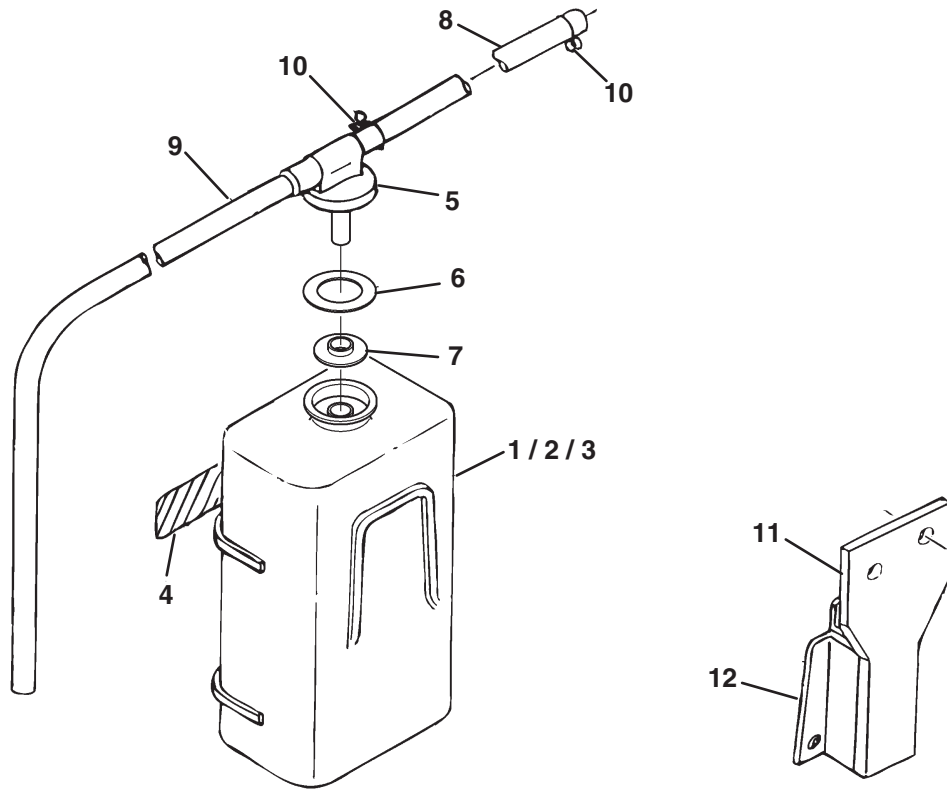

27.1 Reserve Tank

Item	Part No.	Qty.	Description	Serial Numbers/Notes
1	2208079	1	Kit Tank, Reserve	
2	4209393	1	• Assy Tank, Reserve	
3	5001207	1	• • Body, Tank	
4	4145735	1	• • Label, Caution	
5	2500814	1	• • Cap	
6	2500815	1	• • Gasket	
7	4209392	1	• • Plate	
8	553913	1	• • Pipe, Water Over Flow	
9	553929	1	• • Pipe, Water Over Flow	
10	553914	2	• • Clip, Pipe	
11	554231	1	• Comp Support, Tank	
12	4165649	1	• • Stay, Reserve Tank	

> Change from previous revision