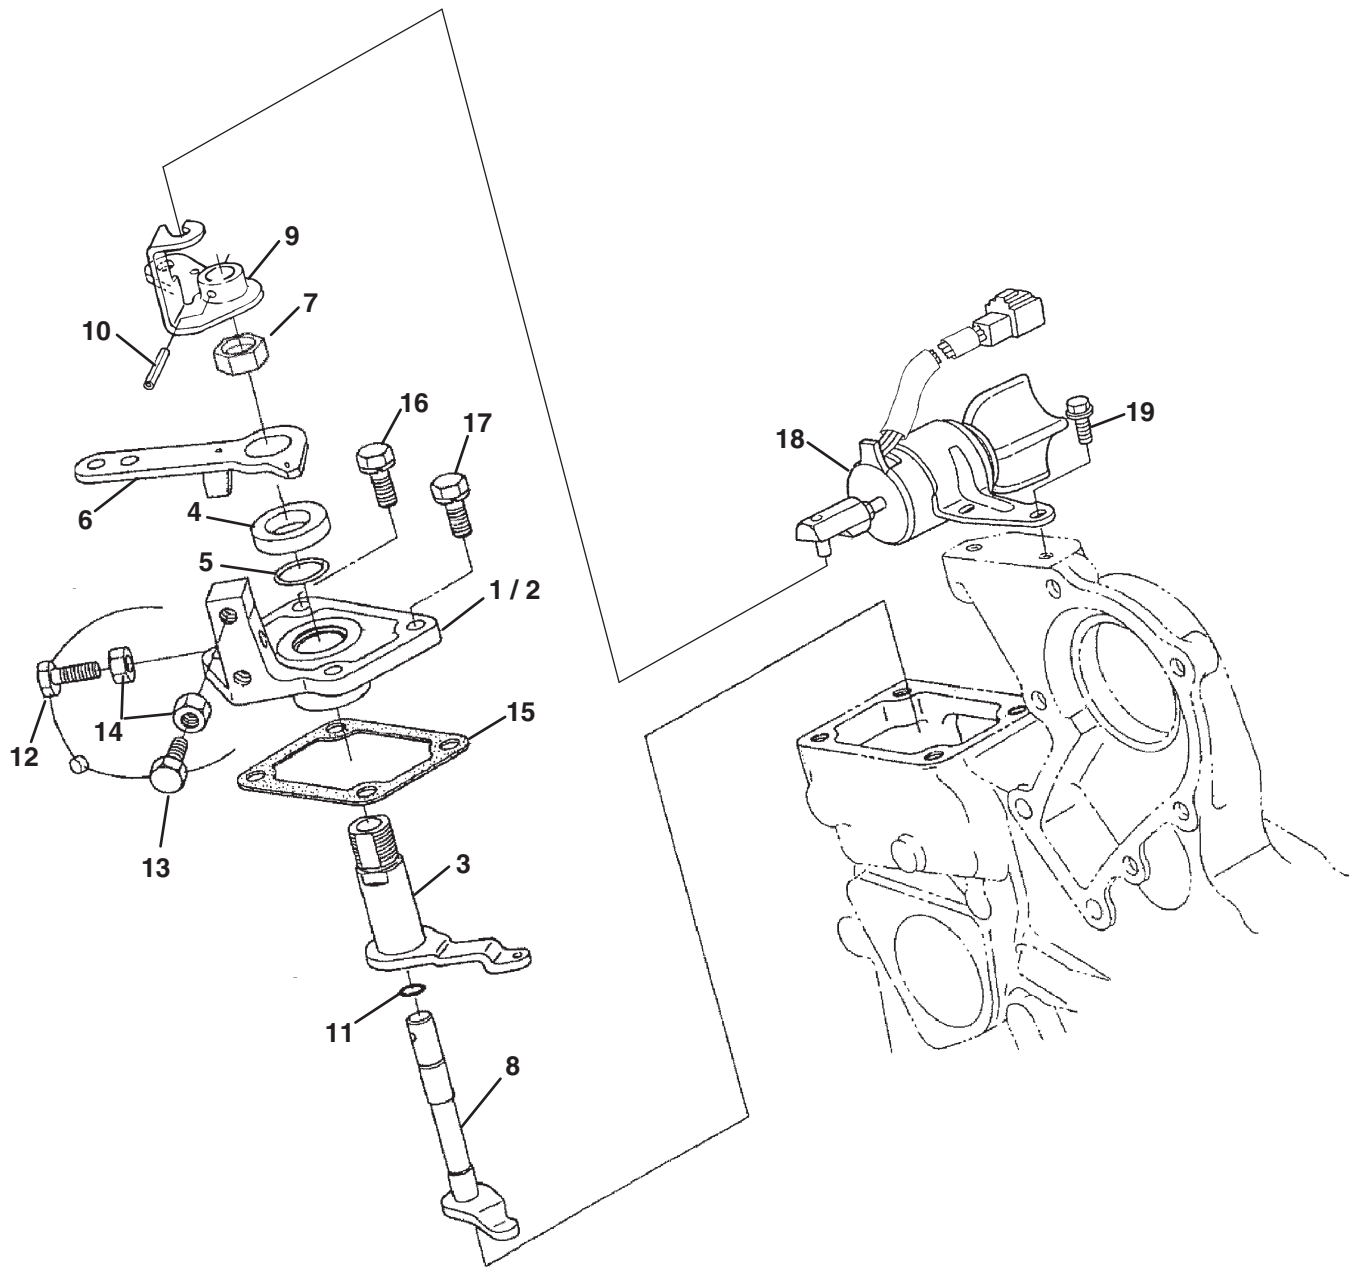

> Change from previous revision

15.1 Idle Apparatus

Item	Part No.	Qty.	Description	Serial Numbers/Notes
1	554056	1	Assy Apparatus, Idle	
2	554057	1	• Assy Bolt, Adjustment	
3	550656	1	• Nut	
4	554059	1	• Nut	
5	552958	2	• Gasket	
6	4138096	1	Cap	
7	554058	1	Bolt, Adjusting	
8	4138090	1	Nut, Lock	
○ 9	553143	1	Gasket	
10	4145906	1	Gasket	
11	554105	1	Nut	
○	Included in Lower Gasket Kit 4209383			

> Change from previous revision

16.1 Injection Pump

Item	Part No.	Qty.	Description	Serial Numbers/Notes
1	554112	1	Joint	
2	4215906	1	Shim, Injection Pump	0.175 mm
2	4215920	1	Shim, Injection Pump	0.200 mm
2	4215940	1	Shim, Injection Pump	0.250 mm
2	4216284	1	Shim, Injection Pump	0.300 mm
2	4216285	1	Shim, Injection Pump	0.350 mm
3	4206382	3	Bolt, Hex-soc-hd	
4	554099	1	Stud	
5	554104	1	Nut	
6	550408	1	Washer, Spring	
7	4215905	1	Assy Pump, Injection	
8	554035	1	• Screw, Hollow	
9	554116	2	• Gasket	
10	554036	1	• Screw	
11	554117	1	• Gasket	

> Change from previous revision

17.1 Speed Control Plate

Item	Part No.	Qty.	Description	Serial Numbers/Notes	
	1	4216286	1	Comp. Plate, Speed Co.	
	2	557071	1	• Plate, Speed Control	
	3	4216240	1	• Lever, Governor	
	4	4145893	1	• Collar	
○	5	4146066	1	• O Ring	
	6	4145909	1	• Lever, Speed Control	
	7	4145882	1	• Nut, Speed Control	
	8	5001935	1	• Shaft, Lever	
	9	2810929	1	• Lever, Engine Stop	
	10	4145689	1	• Pin, Spring	
○	11	4138008	1	• O Ring	
	12	553151	1	• Stopper	
	13	550550	2	• Bolt	
	14	550395	3	• Nut	
○	15	554073	1	Gasket, Control Plate	
	16	557366	2	Bolt	
	17	4209354	2	Bolt	
	18	4216180	1	Solenoid, Stop	
	19	4138249	2	Bolt, Flange	
○	Included in Lower Gasket Kit 4209383				