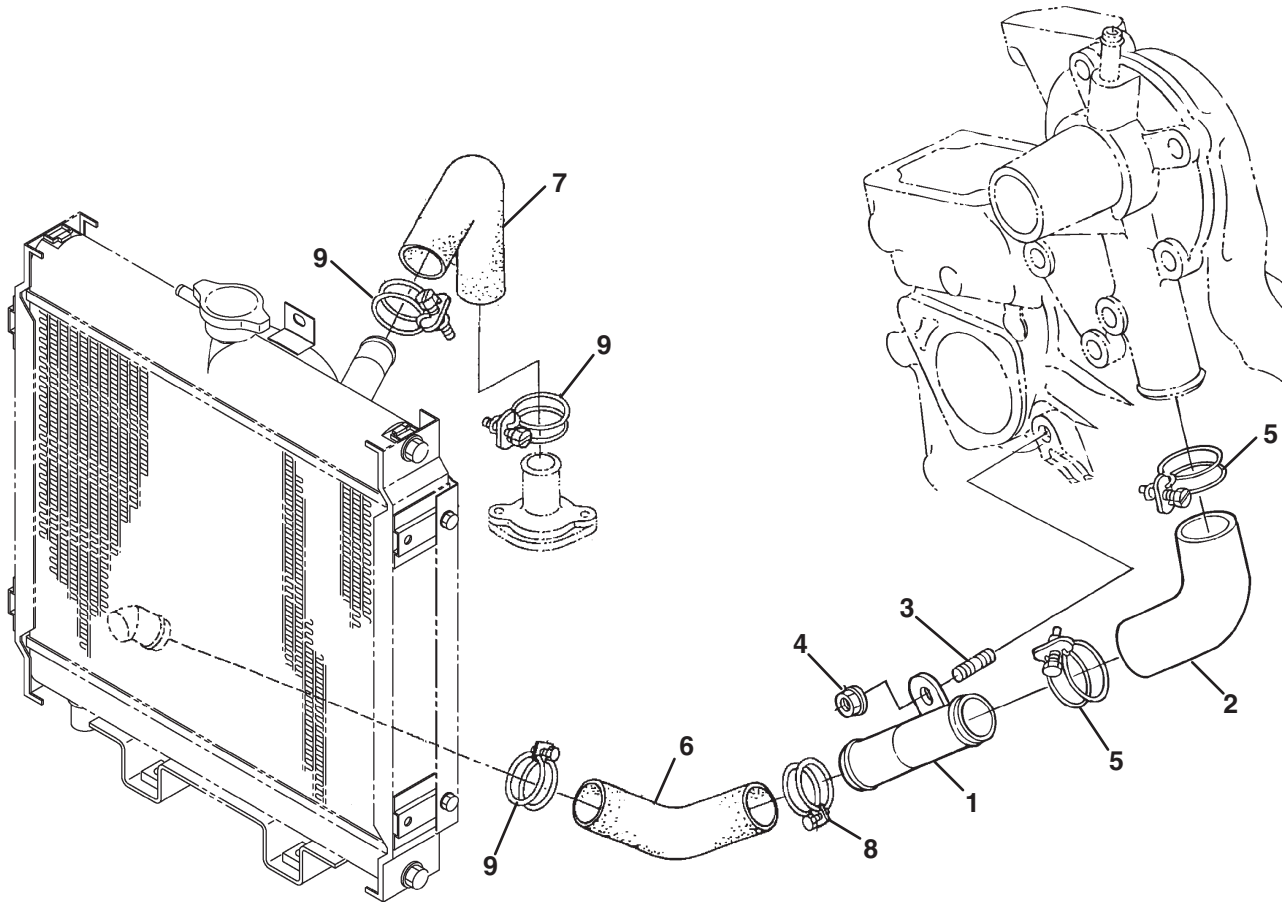

26.1 Water Pipe

Item	Part No.	Qty.	Description	Serial Numbers/Notes
1	2811451	1	Pipe, Water	
2	2811452	1	Hose, Water	
3	554100	1	Stud	
4	2810647	1	Nut, Flange	
5	554083	2	Band, Pipe	
6	4216304	1	Hose, Water	
7	4216299	1	Hose, Water	
8	5001973	1	Clamp, Hose	
9	554083	3	Band, Pipe	

> Change from previous revision