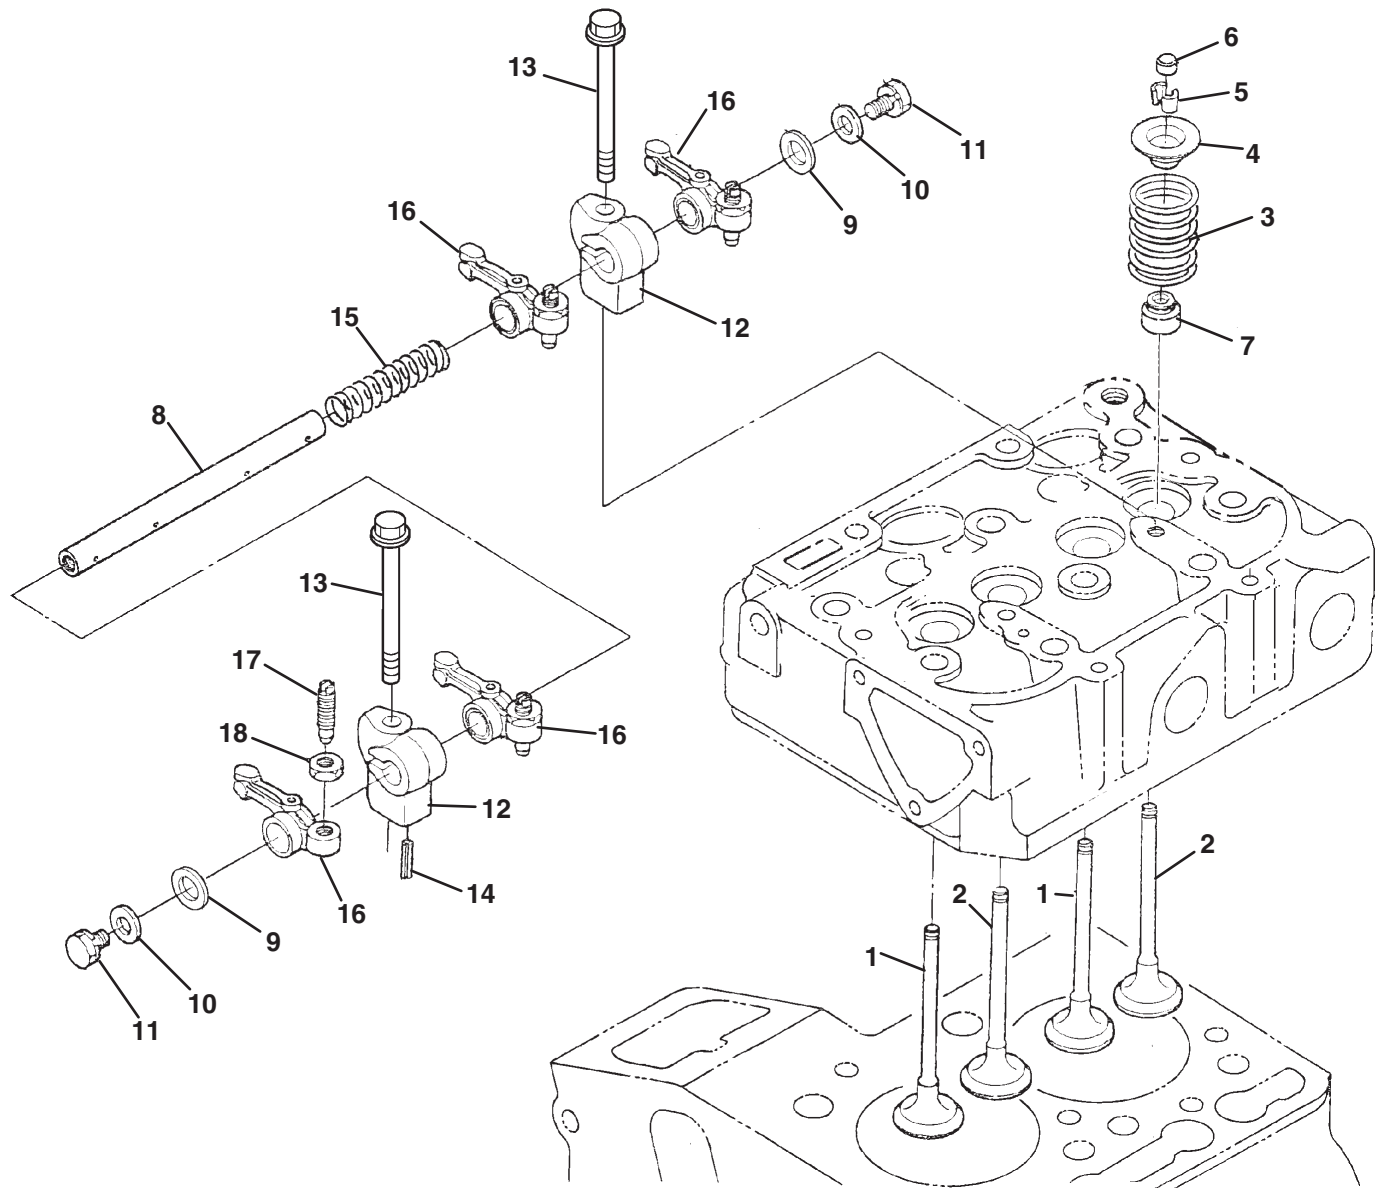

> Change from previous revision

3.1 Oil Pan

Item	Part No.	Qty.	Description	Serial Numbers/Notes
	1	1	Kit Oil Pan	
	2	1	• Comp. Oil Pan	
○	3	1	• Gasket, Oil Pan	
	4	1	• Plug, Drain	
	5	1	Bolt	
	6	14	Bolt	
	7	1	Filter, Oil	
○	8	1	O Ring	
○	Included in Lower Gasket Kit 4209383			

> Change from previous revision

4.1 Cylinder Head

Item	Part No.	Qty.	Description	Serial Numbers/Notes
1	553934	2	Hook, Engine	
2	4289891	2	Bolt	
3	4310328	1	Comp. Cylinder Head	
4	550673	1	• Cap, Sealing	
5	2500888	1	• Cap, Sealing	
6	553954	2	• Guide, Exhaust Valve	
7	552978	1	• Plug	
8	553953	2	• Guide, Inlet Valve	
9	554115	1	Plug	
10	553867	10	Bolt, Cylinder Head	
● 11	4310329	1	Gasket, Cylinder Head	
●	Included in Upper Gasket Kit 4310345			

> Change from previous revision

KUBOTA Z482-E4B

5.1 Valve and Rocker Arm

Serial No. All

Item	Part No.	Qty.	Description	Serial Numbers/Notes
1	4209378	2	Valve, Inlet	
2	4209379	2	Valve, Exhaust	
3	557546	4	Spring, Valve	
4	553872	4	Retainer, Spring	
5	4310342	4	Collet, Valve Spring	
6	553871	4	Cap, Valve	
● 7	5001981	4	Seal, Valve Stem	
8	4215725	1	Shaft, Rocker Arm	
9	5001982	2	Washer	
10	554108	2	Washer, Plain	
11	4310341	2	Bolt	
12	4145928	2	Bracket, Rocker Arm	
13	4145650	2	Bolt, Flange	
14	550425	1	Pin, Spring	
15	553875	1	Spring, Rocker Arm	
16	553955	4	Assy Rocker Arm	
17	553957	4	• Screw, Adjusting	
18	553874	4	• Nut	
●	Included in Upper Gasket Kit			

> Change from previous revision

10.1 Camshaft and Idle Gear Shaft

Item	Part No.	Qty.	Description	Serial Numbers/Notes
1	5001889	4	Tappet	
2	5001890	4	Push Rod	
3	4310333	1	Assy Camshaft	
4	2500953	1	• Ball	
5	4306894	1	• Gear, Cam	
6	553860	1	• Key, Feather	
7	553996	1	• Stopper, Camshaft	
8	550360	2	Bolt	
9	5001894	1	Comp. Gear, Idle	
10	4216160	1	• Bush	
11	554218	1	Collar, Idle Gear	
12	554216	1	Ring, Snap	
13	554215	1	Shaft, Idle Gear	
14	4138249	3	Bolt	