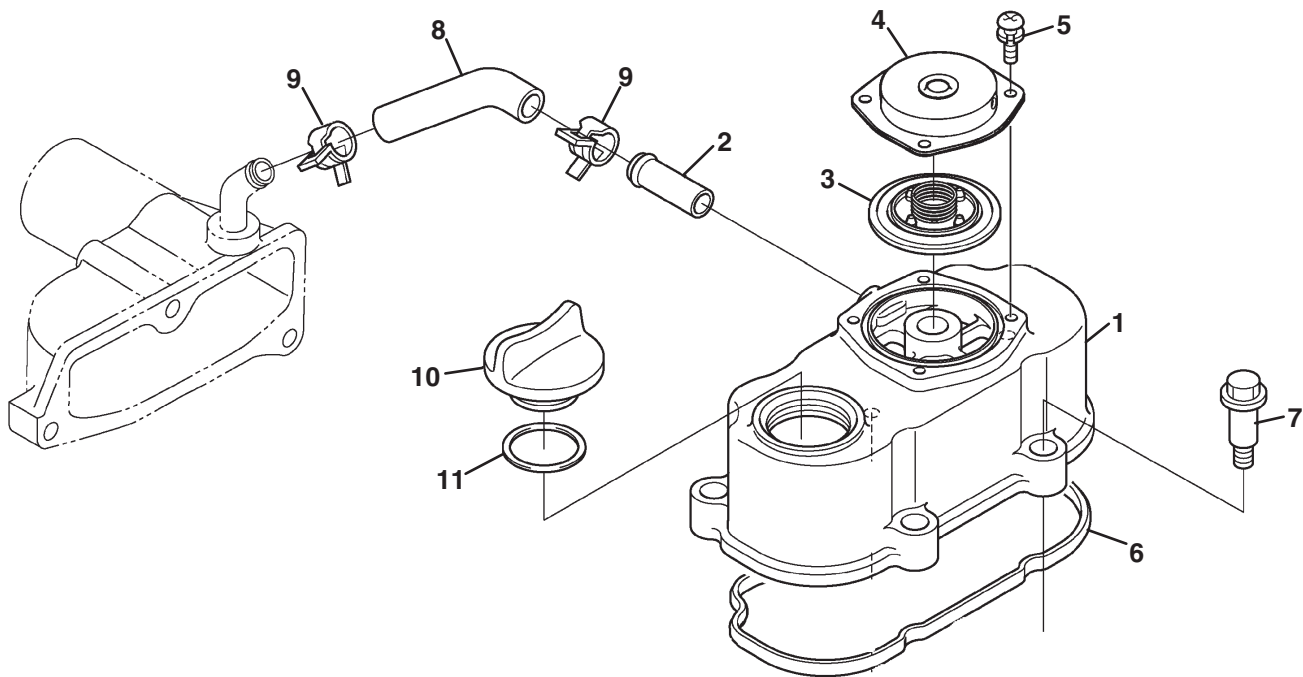

> Change from previous revision

4.1 Cylinder Head

Item	Part No.	Qty.	Description	Serial Numbers/Notes
1	553934	2	Hook, Engine	
2	4289891	2	Bolt	
3	4310328	1	Comp. Cylinder Head	
4	550673	1	• Cap, Sealing	
5	2500888	1	• Cap, Sealing	
6	553954	2	• Guide, Exhaust Valve	
7	552978	1	• Plug	
8	553953	2	• Guide, Inlet Valve	
9	554115	1	Plug	
10	553867	10	Bolt, Cylinder Head	
● 11	4310329	1	Gasket, Cylinder Head	
●	Included in Upper Gasket Kit 4310345			

> Change from previous revision

KUBOTA Z482-E4B

5.1 Valve and Rocker Arm

Serial No. All

Item	Part No.	Qty.	Description	Serial Numbers/Notes
1	4209378	2	Valve, Inlet	
2	4209379	2	Valve, Exhaust	
3	557546	4	Spring, Valve	
4	553872	4	Retainer, Spring	
5	4310342	4	Collet, Valve Spring	
6	553871	4	Cap, Valve	
● 7	5001981	4	Seal, Valve Stem	
8	4215725	1	Shaft, Rocker Arm	
9	5001982	2	Washer	
10	554108	2	Washer, Plain	
11	4310341	2	Bolt	
12	4145928	2	Bracket, Rocker Arm	
13	4145650	2	Bolt, Flange	
14	550425	1	Pin, Spring	
15	553875	1	Spring, Rocker Arm	
16	553955	4	Assy Rocker Arm	
17	553957	4	• Screw, Adjusting	
18	553874	4	• Nut	
●	Included in Upper Gasket Kit			

> Change from previous revision

6.1 Cylinder Head Cover

Item	Part No.	Qty.	Description	Serial Numbers/Notes
1	4216289	1	Assy Cover, Cyl. Head	
2	4134380	1	• Pipe, Water Return	
3	4145912	1	• Comp. Valve, Breather	
4	4145911	1	• Cover, Breather	
5	550400	4	• Screw, With Washer	
● 6	4216290	1	• Gasket, Head Cover	
7	4134209	4	Bolt	
8	4216301	1	Tube, Breather	
9	4145691	2	Clamp, Hose	
10	4145944	1	Plug, Oil Filler	
● 11	4306378	1	O Ring	
●	Included in Upper Gasket Kit 4310345			