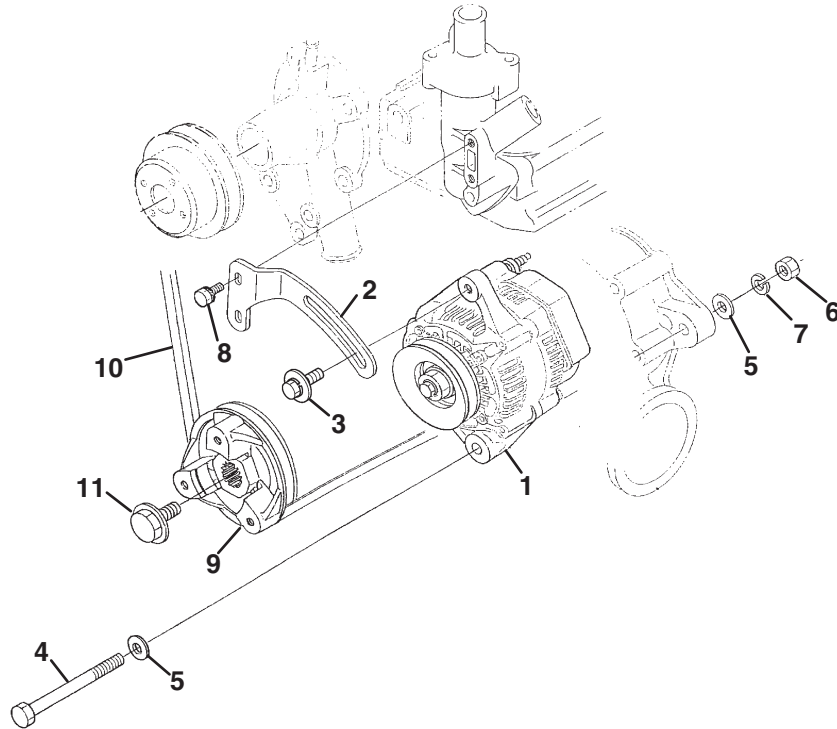

> Change from previous revision

21.1 Fan and Pulley

Item	Part No.	Qty.	Description	Serial Numbers/Notes
1	4215723	1	Fan	
2	554091	1	Pulley, Fan	
3	5003481	4	Bolt, Flange	
4	5003480	1	Collar, Fan	

> Change from previous revision

22.1 Alternator and Pulley

Item	Part No.	Qty.	Description	Serial Numbers/Notes
1	4215960	1	Assy Alternator	
2	5001949	1	Stay, Alternator	
3	4209353	1	Bolt	
4	557942	1	Bolt	
5	4310337	2	Washer, Plain	
6	594348	1	Nut	
7	4310338	1	Washer, Spring	
8	550362	2	Bolt	
9	4216121	1	Pulley, Fan Drive	
10	5001951	1	V Belt	
11	557562	1	Bolt	