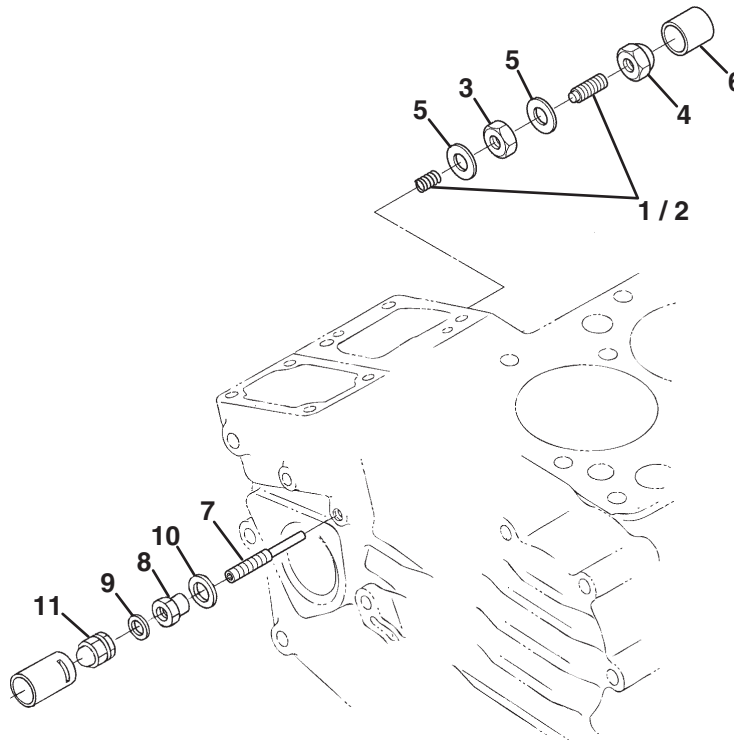

> Change from previous revision

13.1 Fuel Camshaft and Governor Shaft

Item	Part No.	Qty.	Description	Serial Numbers/Notes
1	4310335	1	Assy Camshaft, Fuel	
2	4138061	1	• Bearing, Ball	
3	4310336	1	• Gear, Injection Pump	
4	550428	1	• Key, Feather	
5	554062	1	• Sleeve, Governor	
6	554063	1	• Case, Governor Ball	
7	553861	32	• Ball	
8	834485	1	• Cir-clip, Gov. Sleeve	
9	550434	8	• Ball	
10	4145886	1	Bearing, Ball	
11	553854	1	Cir Clip, External	
12	553997	1	Stopper, Fuel. C/shaft	
13	550360	2	Bolt	

> Change from previous revision

KUBOTA Z482-E4B

Serial No. All

14.1 Starter Breakdown

Part Number 5002005

Item	Part No.	Qty.	Description	Serial Numbers/Notes
	5002005	1	Assy Starter	
1	2501035	1	• Lever, Drive	
2	554166	1	• Switch, Magnetic	
3	5002026	1	• Frame, Drive End	
4	554174	1	• • Bush	
5	2501039	1	• Stopper	
6	2501040	1	• Clutch, Over Running	
7	4145896	2	• Bolt	
8	5002027	1	• Armature	
9	554181	1	• Washer, Adjusting	
10	5002028	1	• Yoke	
11	554177	2	• • Brush	
12	554179	1	• Holder, Brush	
13	554180	3	• • Spring, Brush	
14	554178	1	• • Brush	
15	4145895	1	• Frame, End	
16	554175	1	• • Bush	
17	554183	1	• Screw, Pan-head	

> Change from previous revision

15.1 Idle Apparatus

Item	Part No.	Qty.	Description	Serial Numbers/Notes
1	554056	1	Assy Apparatus, Idle	
2	554057	1	• Assy Bolt, Adjustment	
3	550656	1	• Nut	
4	554059	1	• Nut	
5	552958	2	• Gasket	
6	4138096	1	Cap	
7	554058	1	Bolt, Adjusting	
8	4138090	1	Nut, Lock	
○ 9	553143	1	Gasket	
10	4145906	1	Gasket	
11	554105	1	Nut	
○	Included in Lower Gasket Kit 4209383			