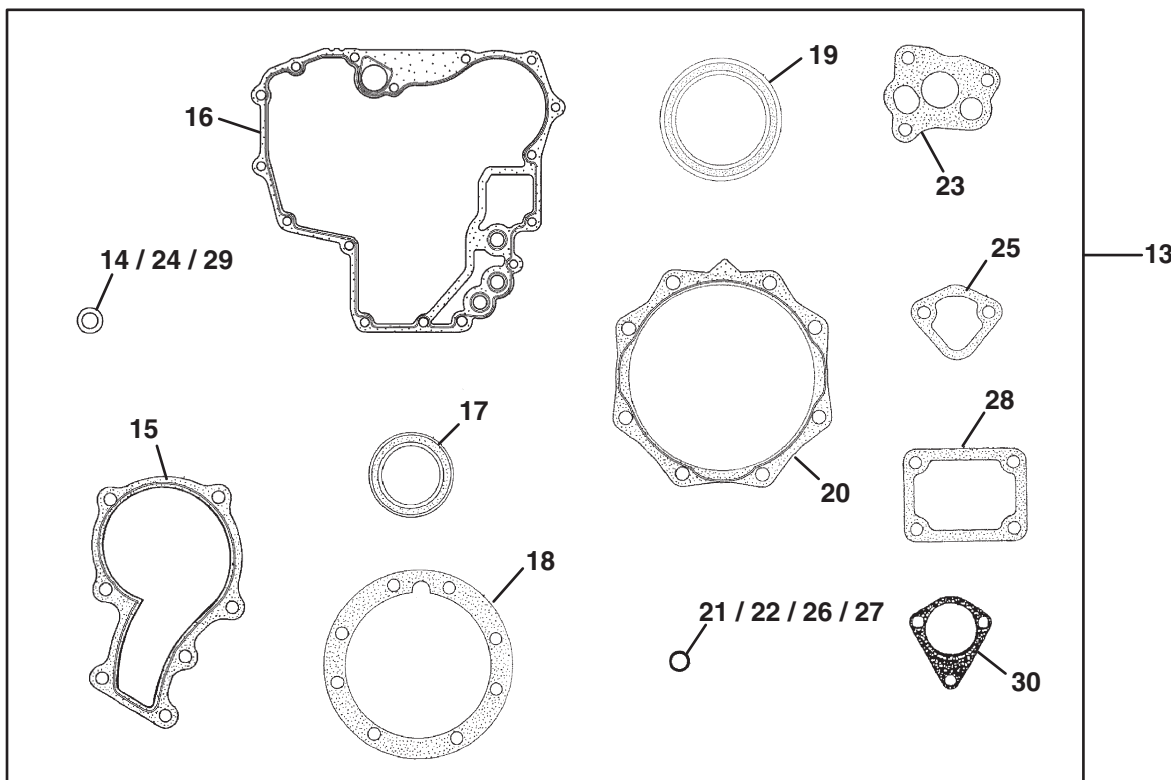

1.1 Gasket Kits

Item	Part No.	Qty.	Description	Serial Numbers/Notes
1	4310345	1	Kit Gasket, Upper	
2	5001981	4	• Seal, Valve Stem	See 5.1
3	4310329	1	• Gasket, Cylinder Head	See 4.1
4	4215724	1	• Gasket, In-manifold	See 29.1
5	553020	1	• Gasket, Muffler Na	See 31.1
6	4216060	1	• Gasket, Ex-manifold	See 31.1
7	4216290	1	• Gasket, Head Cover	See 6.1
8	4306378	1	• O Ring	See 6.1
9	554051	2	• Gasket	See 18.1
10	557352	2	• Seal, Heat	See 18.1
11	554082	1	• Gasket, Water Flange	See 24.1
12	4145869	1	• Gasket, Thermostat	See 24.1
13	4209383	1	Kit Gasket, Lower	
14	4183640	1	• Gasket	See 4.1
15	5001962	1	• Gasket, Water Pump	See 25.1
16	4209349	1	• Gasket, Gear Case	See 8.1
17	4310330	1	• Seal, Oil	See 8.1
18	5001884	1	• Gasket, Bearing Case	See 9.1
19	554222	1	• Seal, Oil	See 9.1
20	5001422	1	• Gasket, Case Cover	See 9.1
21	4145665	1	• O Ring	See 11.1
22	4145653	1	• O Ring	See 3.1
23	5001864	1	• Gasket, Oil Pump Na	See 2.1
24	553143	1	• Gasket	See 15.1
25	5001922	1	• Gasket, Fuel Pump	See 20.1
26	4146066	1	• O Ring	See 17.1
27	4138008	1	• O Ring	See 17.1
28	554073	1	• Gasket, Control Plate	See 17.1
29	553143	2	• Gasket	See 18.1
30	Not Used	1	• Gasket, H/m Gear Case	Not Used On this Engine

> Change from previous revision