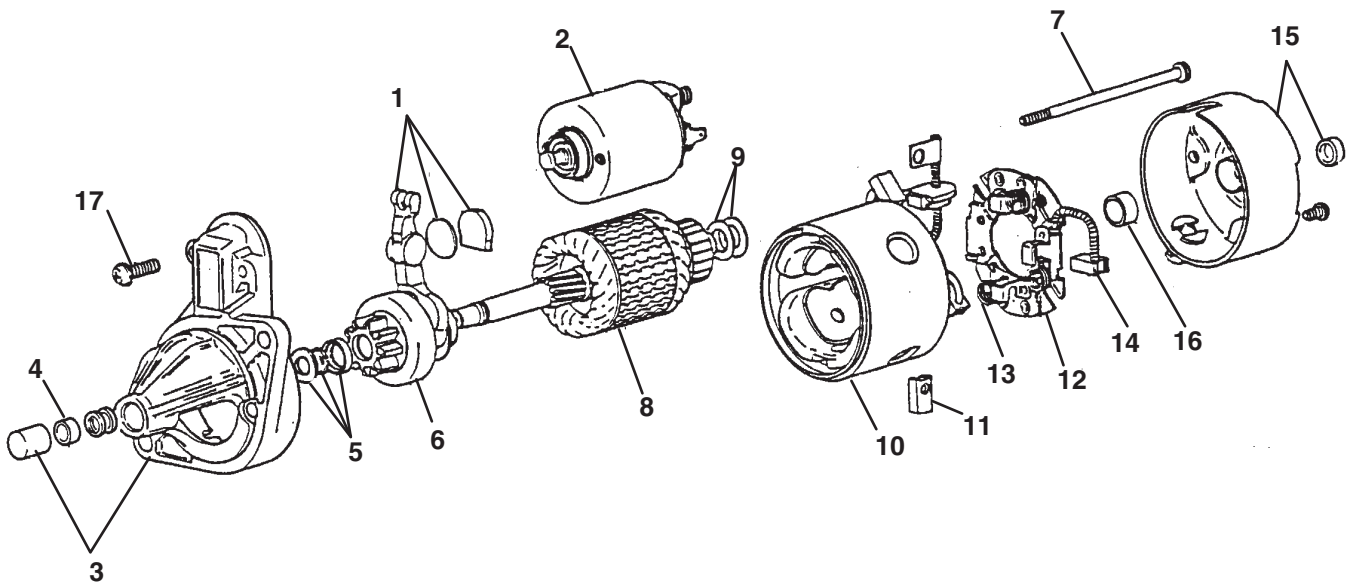

KUBOTA Z482-E4B

Serial No. All

14.1 Starter Breakdown

Part Number 5002005

Item	Part No.	Qty.	Description	Serial Numbers/Notes
	5002005	1	Assy Starter	
1	2501035	1	• Lever, Drive	
2	554166	1	• Switch, Magnetic	
3	5002026	1	• Frame, Drive End	
4	554174	1	• • Bush	
5	2501039	1	• Stopper	
6	2501040	1	• Clutch, Over Running	
7	4145896	2	• Bolt	
8	5002027	1	• Armature	
9	554181	1	• Washer, Adjusting	
10	5002028	1	• Yoke	
11	554177	2	• • Brush	
12	554179	1	• Holder, Brush	
13	554180	3	• • Spring, Brush	
14	554178	1	• • Brush	
15	4145895	1	• Frame, End	
16	554175	1	• • Bush	
17	554183	1	• Screw, Pan-head	

> Change from previous revision