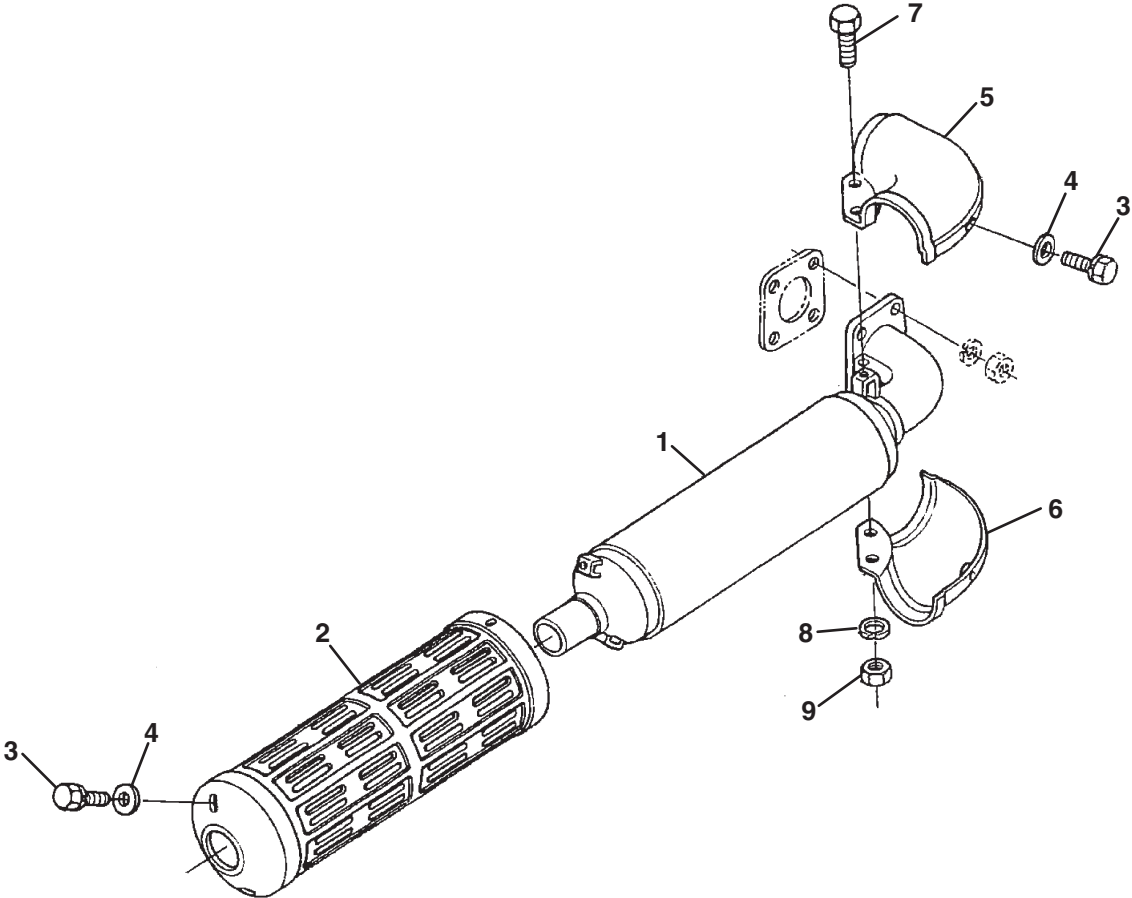

32.1 Muffler

Item	Part No.	Qty.	Description	Serial Numbers/Notes
1	553907	1	Muffler	
2	554247	1	Cover, Muffler	
3	553847	4	Bolt	
4	4310344	4	Washer, Plain	
5	554245	1	Cover, Muffler Flange	
6	554246	1	Cover, Muffler Flange	
7	4215645	2	Bolt	
8	550408	2	Washer, Spring	
9	553850	2	Nut	

> Change from previous revision