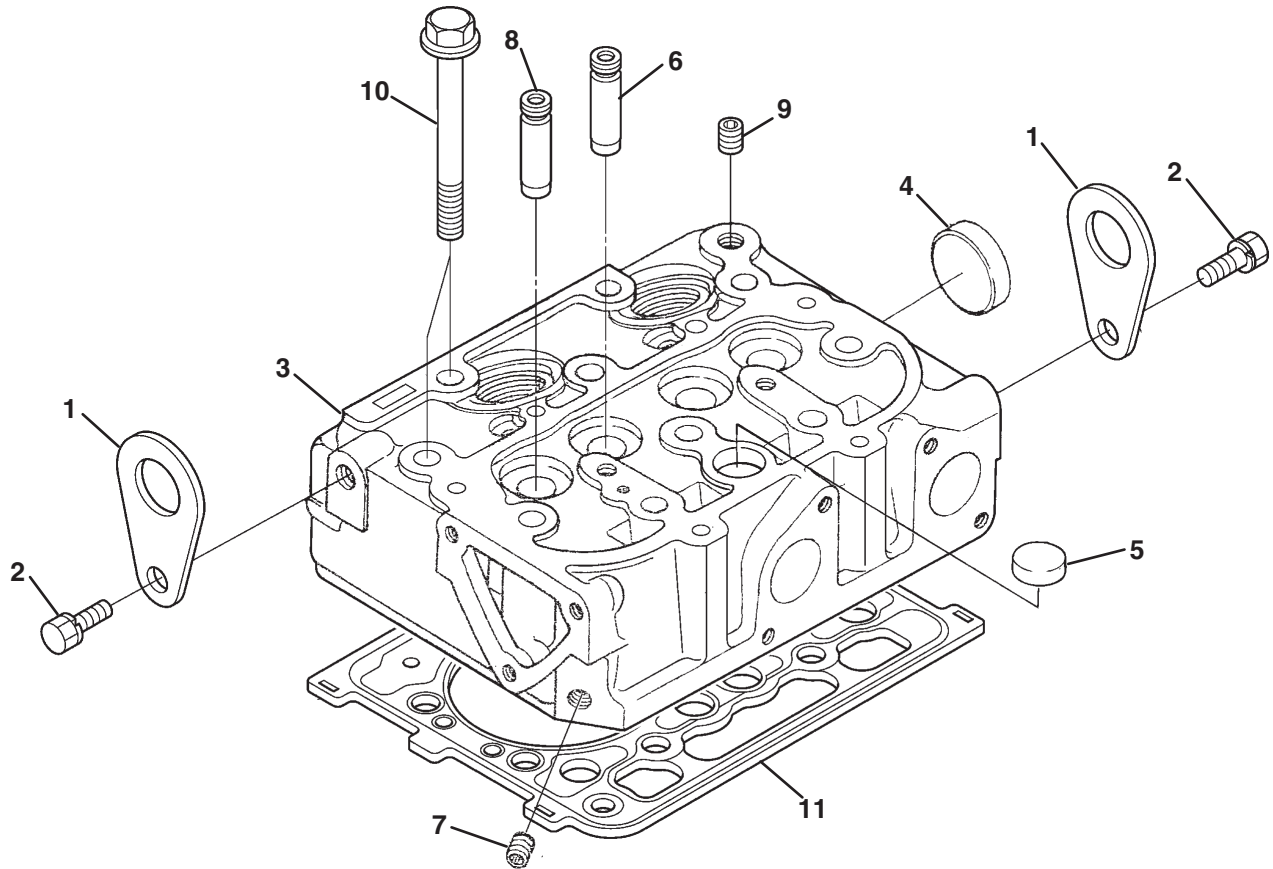

> Change from previous revision

3.1 Oil Pan

Item	Part No.	Qty.	Description	Serial Numbers/Notes
	1	1	Kit Oil Pan	
	2	1	• Comp. Oil Pan	
○	3	1	• Gasket, Oil Pan	
	4	1	• Plug, Drain	
	5	1	Bolt	
	6	14	Bolt	
	7	1	Filter, Oil	
○	8	1	O Ring	
○	Included in Lower Gasket Kit 4209383			

> Change from previous revision

4.1 Cylinder Head

Item	Part No.	Qty.	Description	Serial Numbers/Notes
1	553934	2	Hook, Engine	
2	4289891	2	Bolt	
3	4310328	1	Comp. Cylinder Head	
4	550673	1	• Cap, Sealing	
5	2500888	1	• Cap, Sealing	
6	553954	2	• Guide, Exhaust Valve	
7	552978	1	• Plug	
8	553953	2	• Guide, Inlet Valve	
9	554115	1	Plug	
10	553867	10	Bolt, Cylinder Head	
● 11	4310329	1	Gasket, Cylinder Head	
●	Included in Upper Gasket Kit 4310345			

> Change from previous revision

KUBOTA Z482-E4B

5.1 Valve and Rocker Arm

Serial No. All

Item	Part No.	Qty.	Description	Serial Numbers/Notes
1	4209378	2	Valve, Inlet	
2	4209379	2	Valve, Exhaust	
3	557546	4	Spring, Valve	
4	553872	4	Retainer, Spring	
5	4310342	4	Collet, Valve Spring	
6	553871	4	Cap, Valve	
● 7	5001981	4	Seal, Valve Stem	
8	4215725	1	Shaft, Rocker Arm	
9	5001982	2	Washer	
10	554108	2	Washer, Plain	
11	4310341	2	Bolt	
12	4145928	2	Bracket, Rocker Arm	
13	4145650	2	Bolt, Flange	
14	550425	1	Pin, Spring	
15	553875	1	Spring, Rocker Arm	
16	553955	4	Assy Rocker Arm	
17	553957	4	• Screw, Adjusting	
18	553874	4	• Nut	
●	Included in Upper Gasket Kit			