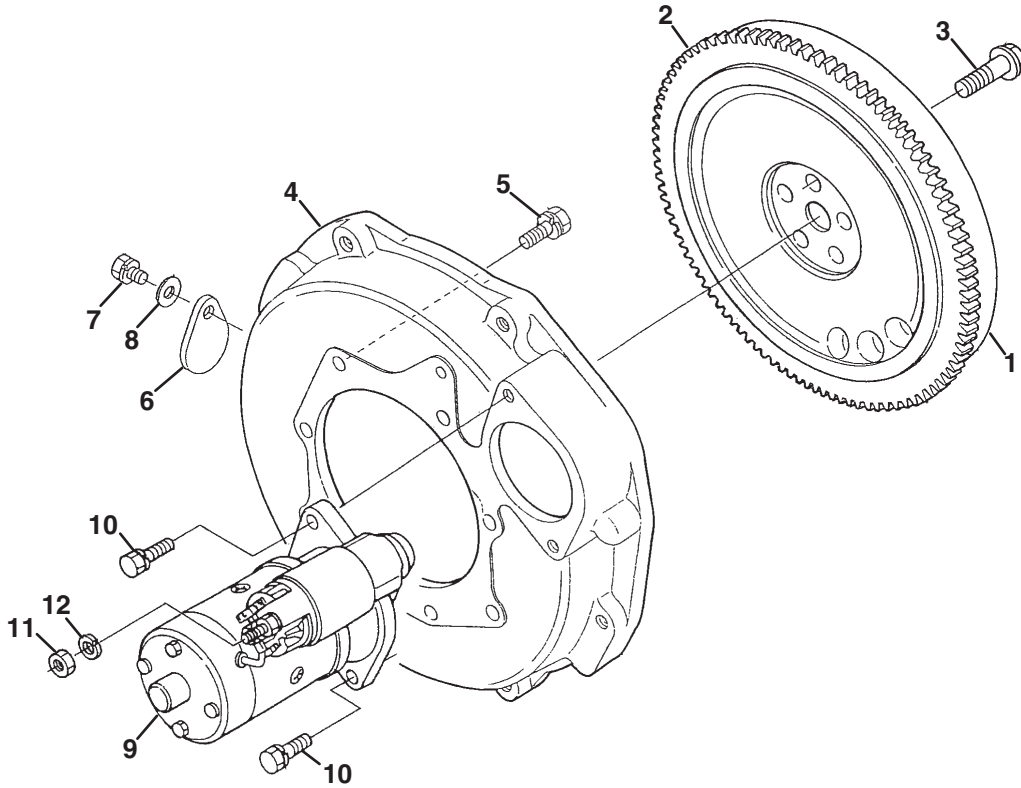

12.1 Flywheel and Starter

Item	Part No.	Qty.	Description	Serial Numbers/Notes
1	4310334	1	Comp. Flywheel	
2	4306901	1	• Gear, Ring	
3	557555	5	Bolt, Flywheel	
4	4215902	1	Housing, Flywheel	
5	4113985	10	Bolt	
6	553102	1	Cover	
7	594338	1	Bolt	
8	4297105	1	Washer, Plain	
9	5002005	1	Assy Starter	
10	594331	2	Bolt	
11	550398	1	Nut	
12	5002002	1	Washer, Spring	

> Change from previous revision