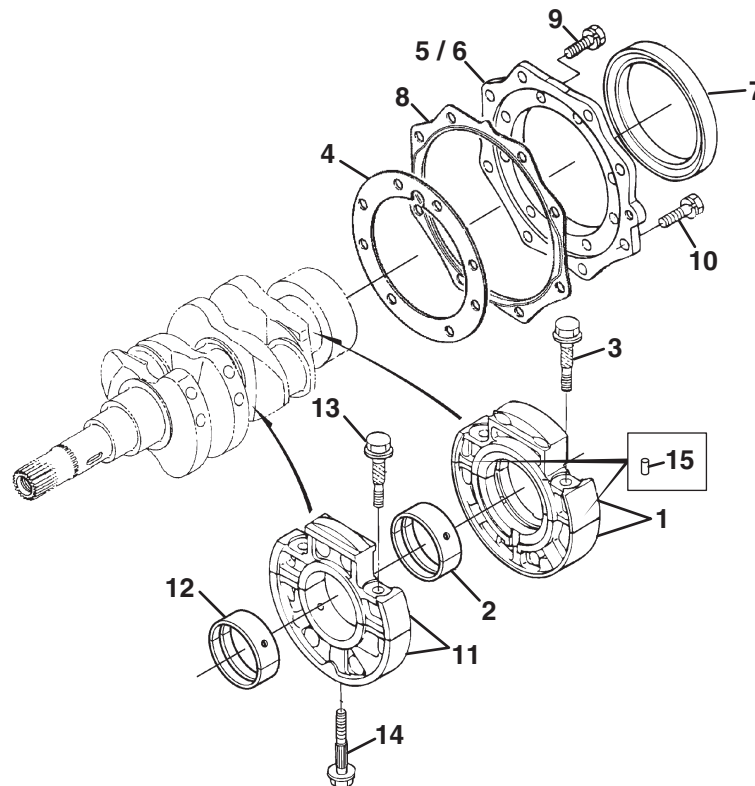

9.1 Main Bearing Case

Item	Part No.	Qty.	Description	Serial Numbers/Notes	
	1	4306886	1	Assy Brg. Case, Wheel	
	2	550605	1	Metal, Crankshaft	STD Set, See 11.1
	2	5001915	1	Metal, Crankshaft	-0.20 mm Set, See 11.1
	2	5001916	1	Metal, Crankshaft	-0.40 mm Set, See 11.1
	3	4136245	2	Bolt, Bearing Case	
○	4	5001884	1	Gasket, Bearing Case	
	5	557537	1	Assy Cover, Brg. Case	
	6	553942	1	Cover, Bearing Case	
○	7	4209375	1	Seal, Oil	
○	8	5001422	1	Gasket, Case Cover	
	9	553840	8	Bolt	
	10	553840	8	Bolt	
	11	4306888	1	Assy Brg. Case, Main	
	12	4306889	1	Metal, Crankshaft	STD Set, See 11.1
	12	5001912	1	Metal, Crankshaft	-0.20 mm Set, See 11.1
	12	5001913	1	Metal, Crankshaft	-0.40 mm Set, See 11.1
	13	553940	2	Bolt, Bearing Case	
	14	557536	1	Bolt, Bearing Case	
	15	4306887	2	Pin, Straight	
○	Included in Lower Gasket Kit 4209383				

> Change from previous revision