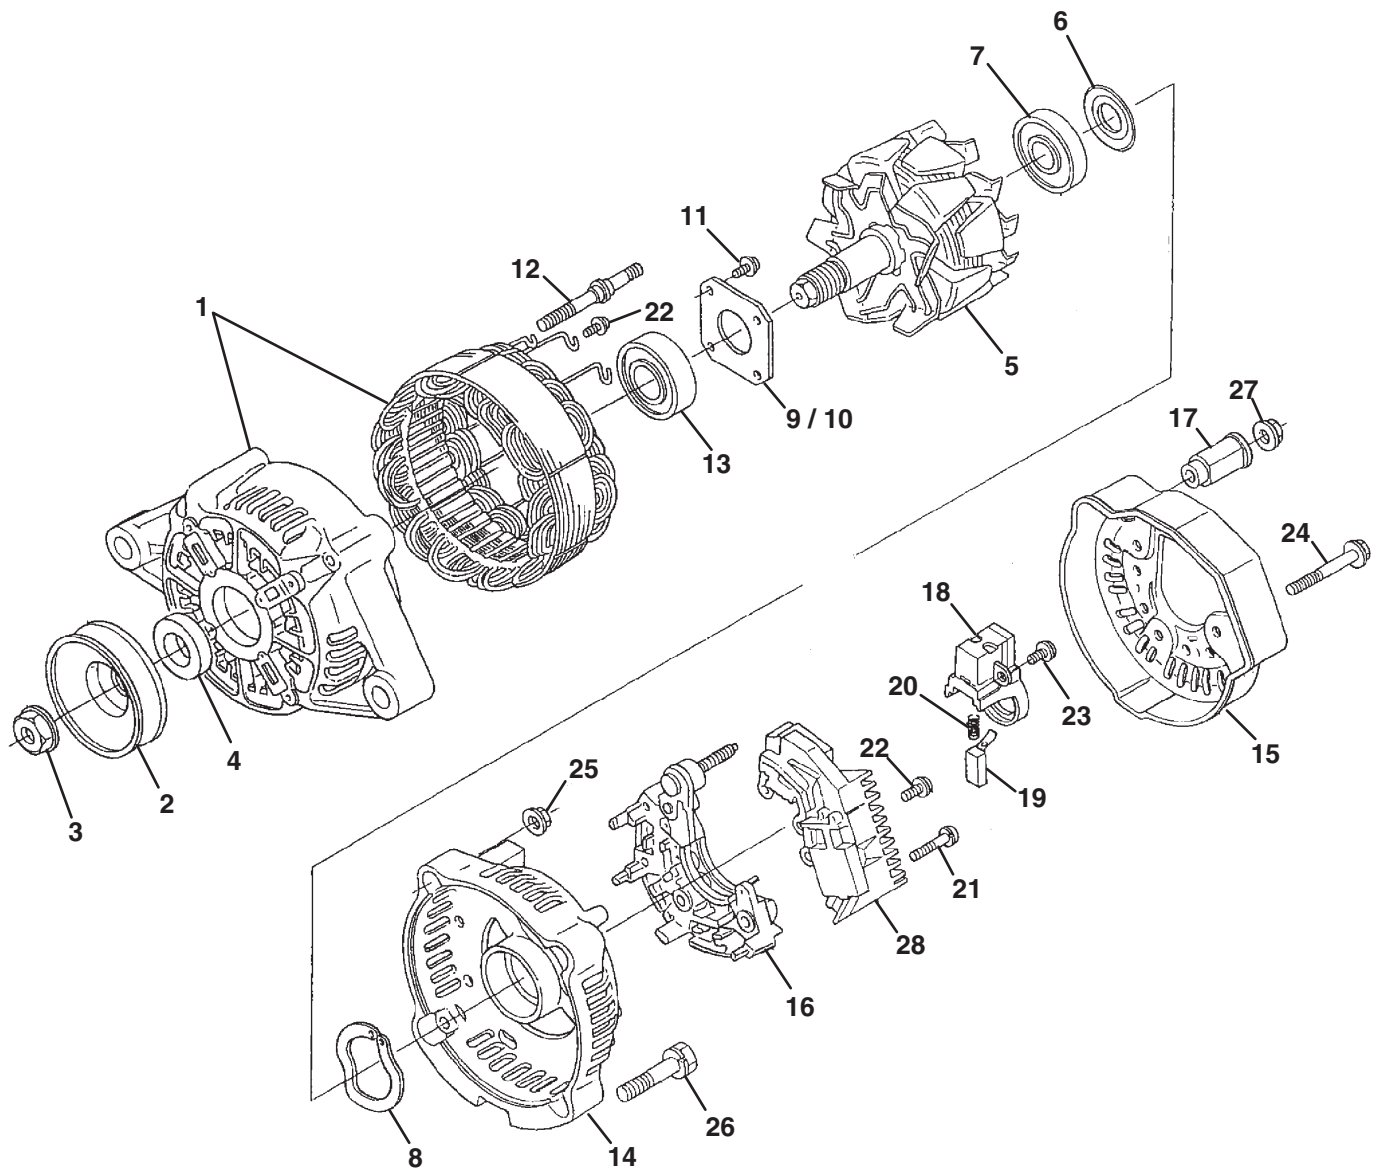

22.1 Alternator and Pulley

Item	Part No.	Qty.	Description	Serial Numbers/Notes
1	4215960	1	Assy Alternator	
2	5001949	1	Stay, Alternator	
3	4209353	1	Bolt	
4	557942	1	Bolt	
5	4310337	2	Washer, Plain	
6	594348	1	Nut	
7	4310338	1	Washer, Spring	
8	550362	2	Bolt	
9	4216121	1	Pulley, Fan Drive	
10	5001951	1	V Belt	
11	557562	1	Bolt	

> Change from previous revision

KUBOTA Z482-E4B

Serial No. All

23.1 Alternator Breakdown

Part Number 4215960

Item	Part No.	Qty.	Description	Serial Numbers/Notes
1	4215960	1	Assy Alternator	
2	557947	1	• Pulley, Dynamo	
3	557948	1	• Nut	
4	557949	1	• Collar	
5	4145943	1	• Rotor	
6	557951	1	• • Cover, Bearing	
7	4145838	1	• • Bearing, Ball	
8	557953	1	• Washer, Thrust	
9	4215980	1	• Frame, Drive End	
10	5001210	1	• • Plate, Retainer	
11	557956	4	• • Screw, Round Head	
12	557957	2	• • Bolt, Through	
13	4145839	1	• • Bearing, Ball	
14	4145828	1	• Frame, End	
15	4145829	1	• Cover, End	
16	557961	1	• Assy Rectifier	
17	557962	1	• Bush, Insulation	
18	4145837	1	• Holder, Brush	
19	557964	2	• • Brush	
20	557965	2	• • Spring, Brush	
21	557966	2	• Screw, Round Head	
22	557967	6	• Screw, Round Head	
23	557968	1	• Screw, Round Head	
24	557969	3	• Bolt	
25	557970	2	• Nut	
26	557971	2	• Bolt	
27	557972	1	• Nut	
28	2810355	1	• Assy Regulator	