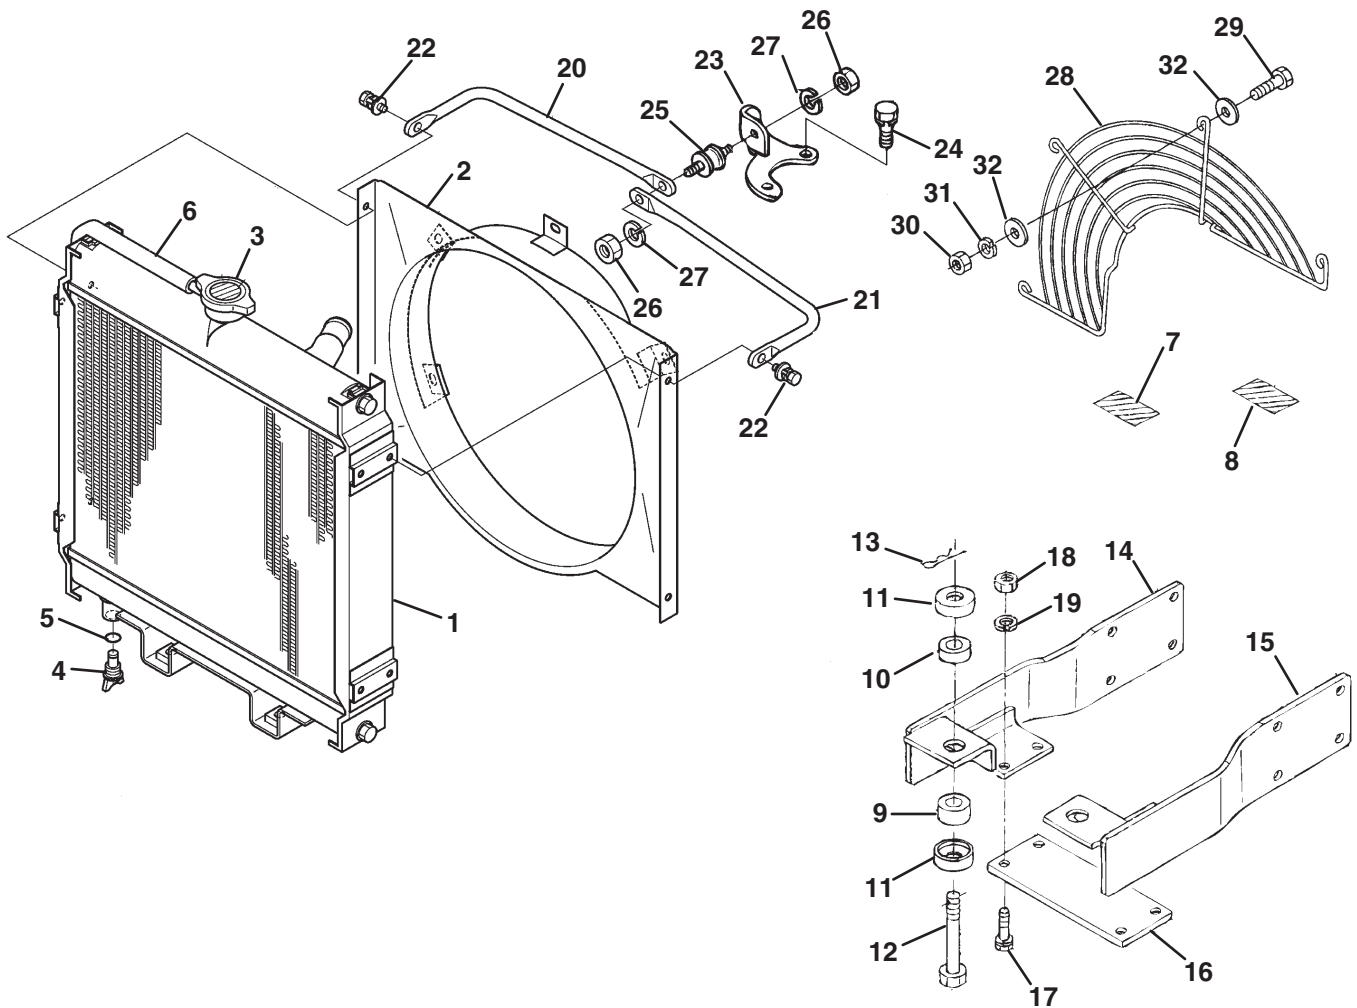

28.1 Radiator

Item	Part No.	Qty.	Description	Serial Numbers/Notes
1	4216295	1	Assy Radiator	
2	4216298	1	Shroud, Fan	
3	4209357	1	Cap, Radiator	
4	4209390	1	Plug, Drain	
5	4209391	1	O Ring	
6	4215904	1	Pipe, Water Over Flow	
7	2811961	1	Label, Radiator	
8	554228	1	Label, Instruction	
9	553886	2	Cushion	
10	2810755	2	Cushion	
11	553887	4	Washer	
12	4209342	2	Bolt	
13	4310339	2	Pin, Snap	
14	4216001	1	Support, Radiator	
15	4216020	1	Support, Radiator	
16	4216221	1	Stay	
17	4215720	4	Bolt	
18	550398	4	Nut	
19	550409	4	Washer, Spring	
20	4216296	1	Support, Radiator	
21	4216297	1	Support, Radiator	
22	4215643	2	Bolt	
23	4216262	1	Stay, Radiator	
24	2500917	2	Bolt	
25	4216287	1	Cuchion, Rubber	
26	553850	2	Nut	
27	550408	2	Washer, Spring	
28	4310340	1	Cover, Fan	
29	4215644	4	Bolt	
30	550395	4	Nut	
31	550408	4	Washer, Spring	
32	4215721	8	Washer, Plain	

> Change from previous revision