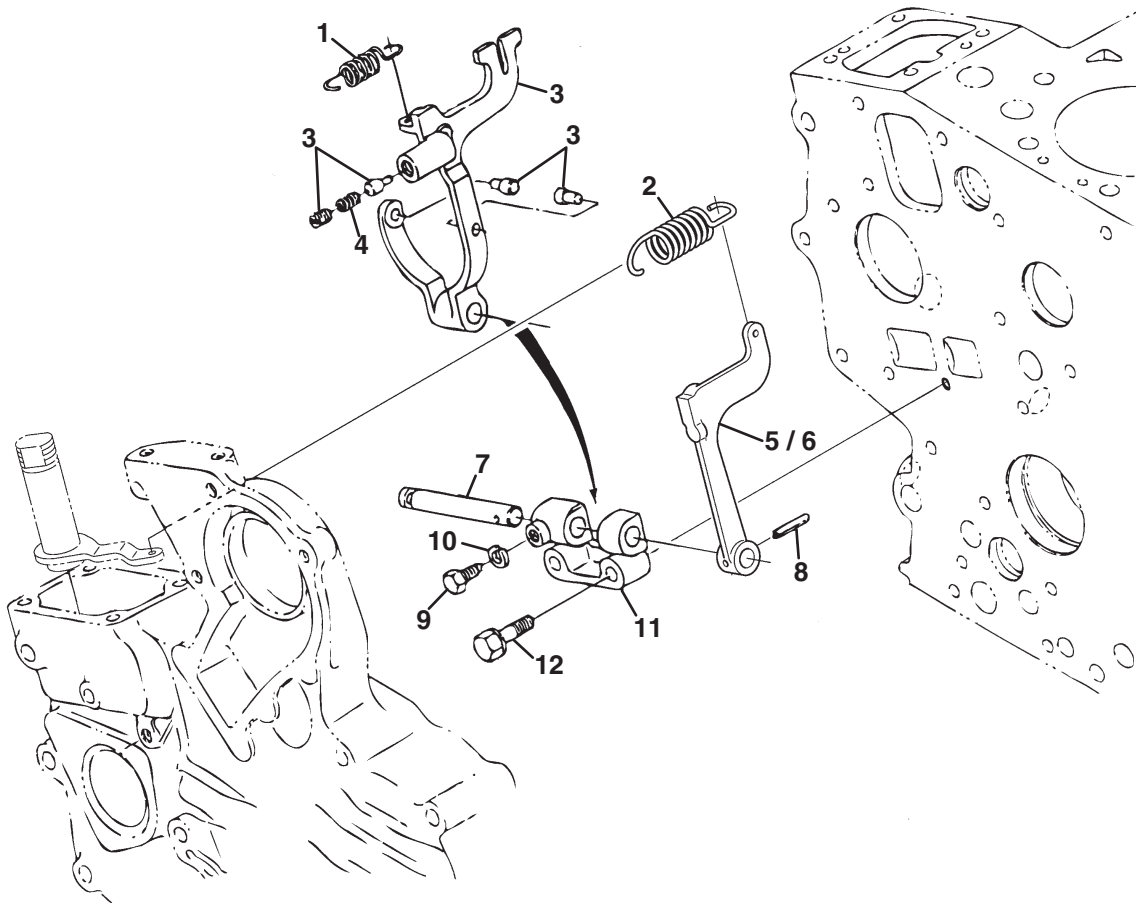

19.1 Fork Lever

Item	Part No.	Qty.	Description	Serial Numbers/Notes
1	554070	1	Spring, Start	
2	554236	1	Spring, Governor	
3	4306908	1	Assy Lever, Fork	
4	4145826	1	• Spring	
5	N/S	1	• Assy Lever, Fork	
6	N/S	1	• • Lever, Fork	
7	N/S	1	• • Shaft, Fork Lever	
8	N/S	1	• • Pin, Spring	
9	N/S	1	• Bolt	
10	N/S	1	• Washer, Spring	
11	N/S	1	• Holder, Fork Lever	
12	550367	2	Bolt	

> Change from previous revision