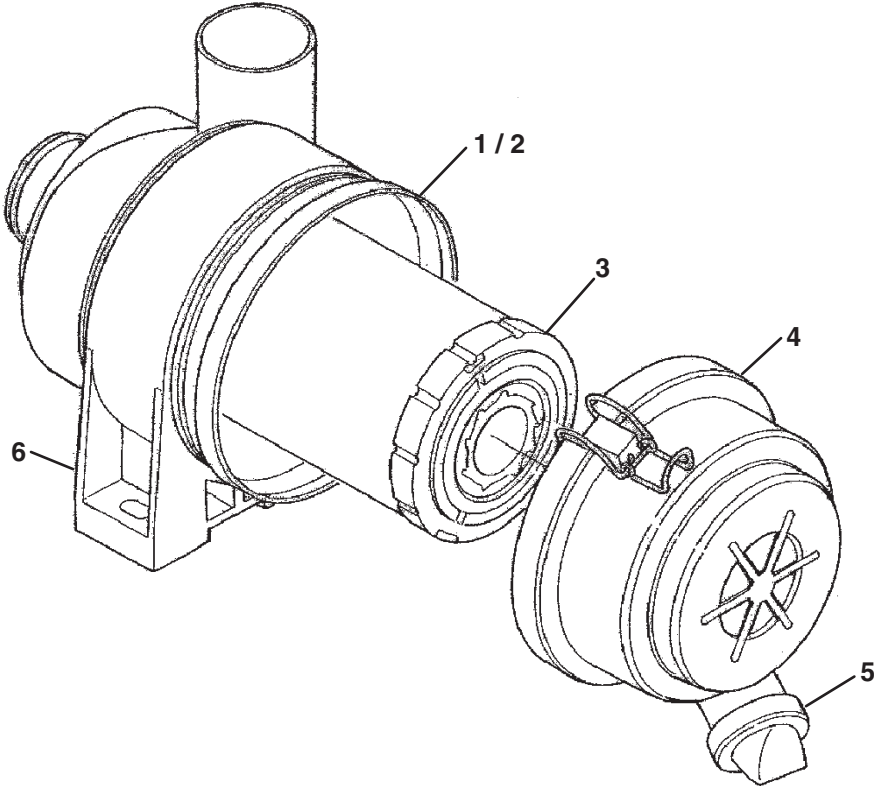

30.1 Air Cleaner

Item	Part No.	Qty.	Description	Serial Numbers/Notes
1	1001121	1	Assy Cleaner, Air	
2	4216264	1	• Body, Air Cleaner	
3	5000913	1	• Element, Air Cleaner	
4	5000912	1	• Cover, Air Cleaner	
5	5000914	1	• Valve	
6	4216282	1	Bracket	

> Change from previous revision