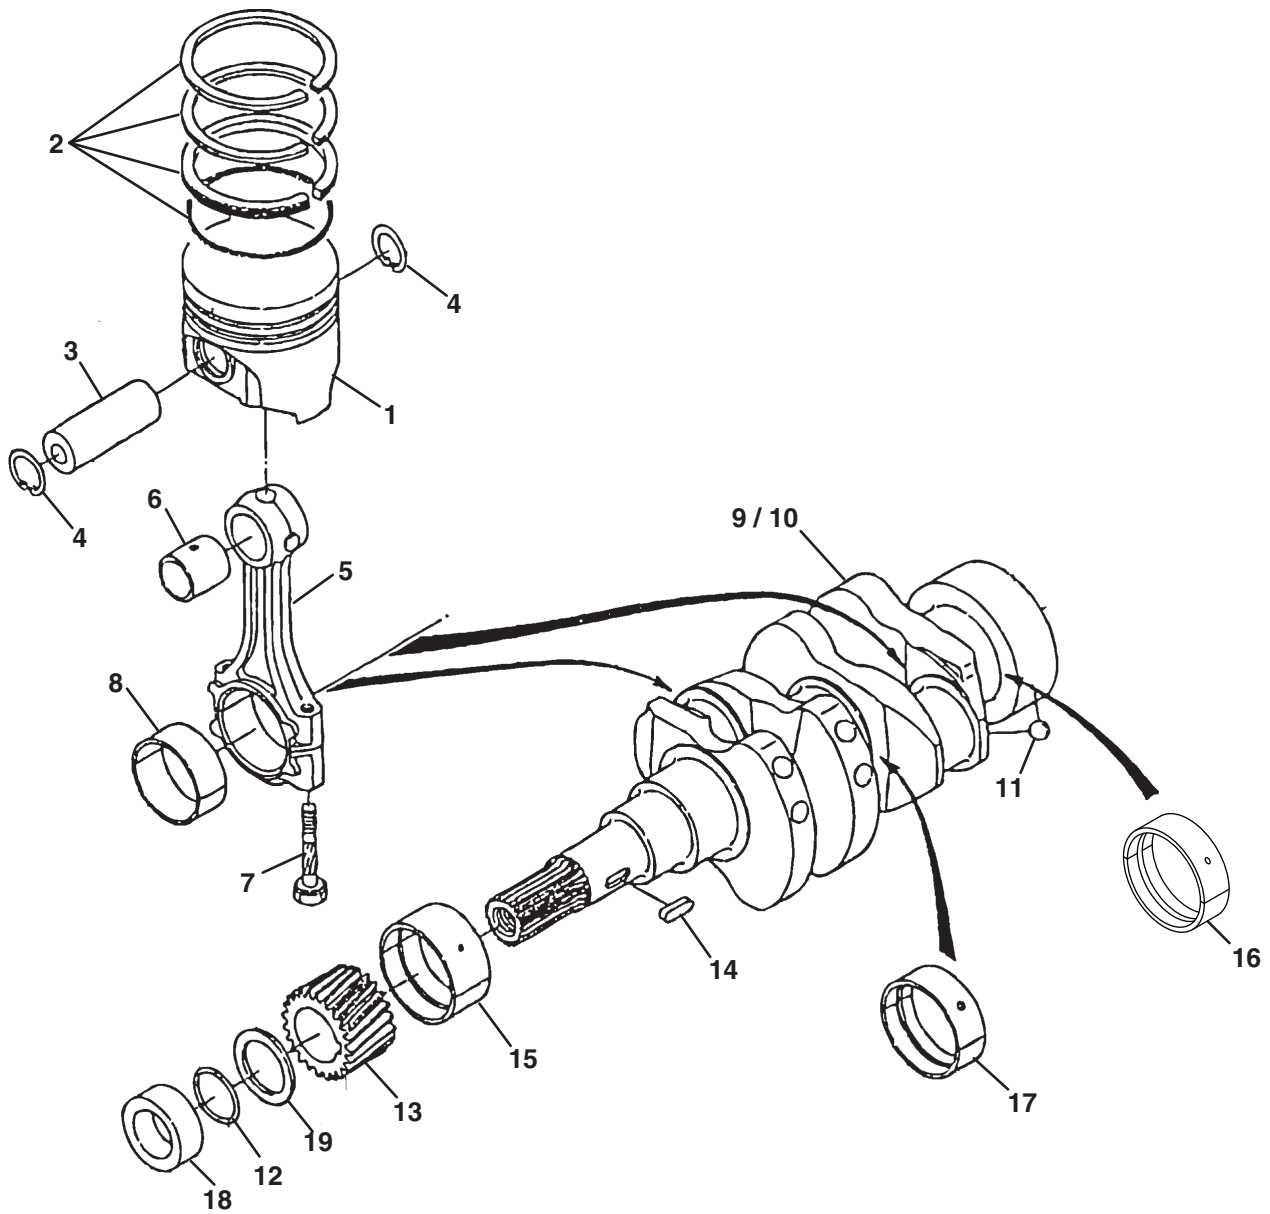

11.1 Piston and Crankshaft

Item	Part No.	Qty.	Description	Serial Numbers/Notes	
❖	1	4306895	2	Piston	STD
★	1	4306896	2	Piston	+0.50 mm
❖	2	4306898	2	Assy Piston Ring	STD
★	2	4306899	2	Assy Piston Ring	+0.50 mm
❖★	3	4145884	2	Pin, Piston	
❖★	4	550597	4	Cir Clip, Piston Pin	
	5	5001902	2	Assy Rod, Connecting	
❖★	6	5001903	2	• Bush, Piston Pin	
	7	553974	4	• Bolt, Connecting Rod	
▲	8	553975	2	• Metal, Crankpin M	STD Set
■	8	5001905	2	Metal, Crankpin	-0.20 mm Set
◆	8	5001906	2	Metal, Crankpin	-0.40 mm Set
	9	4216141	1	Assy Crankshaft	
	10	4216082	1	• Comp. Crankshaft	
	11	5001908	2	• • Ball	
○	12	4145665	1	O Ring	○
	13	554007	1	Gear, Crank	
	14	550428	1	Key, Feather	
▲	15	553980	1	Metal, Crankshaft	STD Set
■	15	5001909	1	Metal, Crankshaft	-0.20 mm Set
◆	15	5001910	1	Metal, Crankshaft	-0.40 mm Set
▲	16	550605	1	Metal, Crankshaft	STD Set
■	16	5001915	1	Metal, Crankshaft	-0.20 mm Set
◆	16	5001916	1	Metal, Crankshaft	-0.40 mm Set
▲	17	4306889	1	Metal, Crankshaft	STD Set
■	17	5001912	1	Metal, Crankshaft	-0.20 mm Set
◆	17	5001913	1	Metal, Crankshaft	-0.40 mm Set
	18	553978	1	Collar, Crankshaft	
	19	557553	1	Slinger, Oil	
○	Included in Lower Gasket Kit 4209383				
❖	4306914	1	Kit, Piston-Ring	STD	
★	4306915	1	Kit, Piston-Ring	+0.50 mm	
▲	4216291	1	Kit, Engine Metal	STD Set	
■	4216293	1	Kit, Engine Metal	-0.20 mm/+0.20 mm Set	
◆	4216294	1	Kit, Engine Metal	-0.40 mm/+0.40 mm Set	

> Change from previous revision