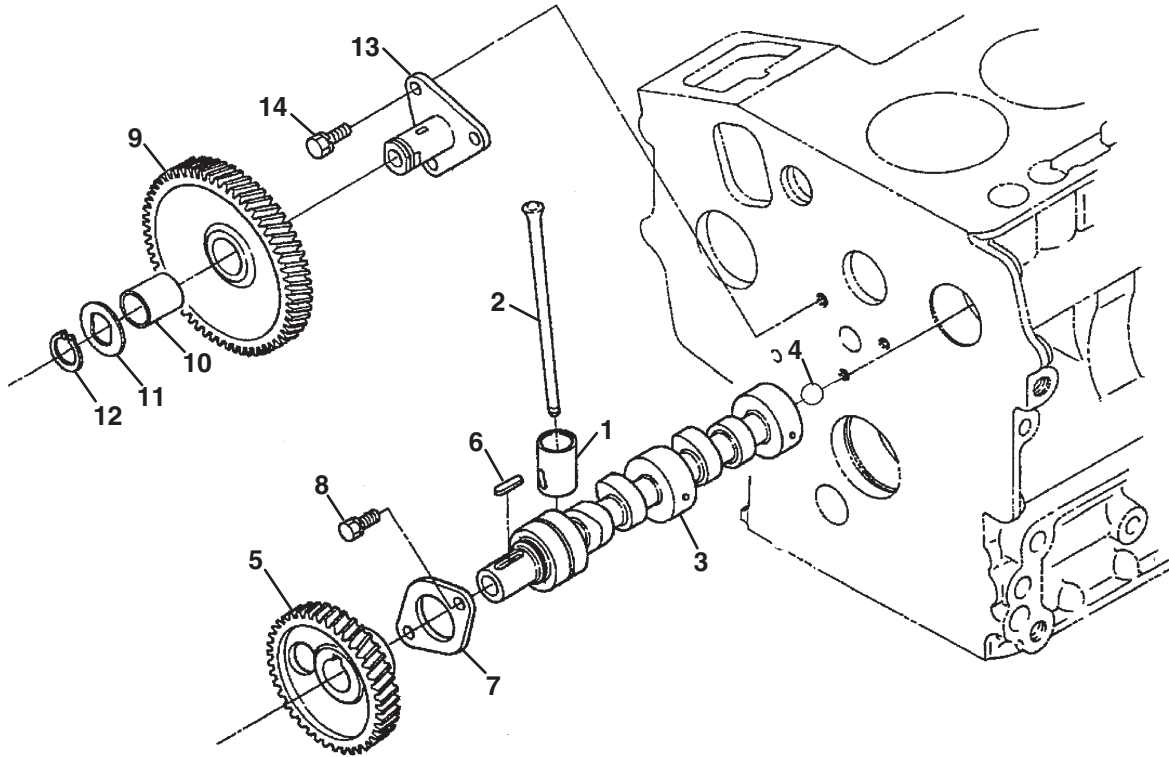

> Change from previous revision

10.1 Camshaft and Idle Gear Shaft

Item	Part No.	Qty.	Description	Serial Numbers/Notes
1	5001889	4	Tappet	
2	5001890	4	Push Rod	
3	4310333	1	Assy Camshaft	
4	2500953	1	• Ball	
5	4306894	1	• Gear, Cam	
6	553860	1	• Key, Feather	
7	553996	1	• Stopper, Camshaft	
8	550360	2	Bolt	
9	5001894	1	Comp. Gear, Idle	
10	4216160	1	• Bush	
11	554218	1	Collar, Idle Gear	
12	554216	1	Ring, Snap	
13	554215	1	Shaft, Idle Gear	
14	4138249	3	Bolt	