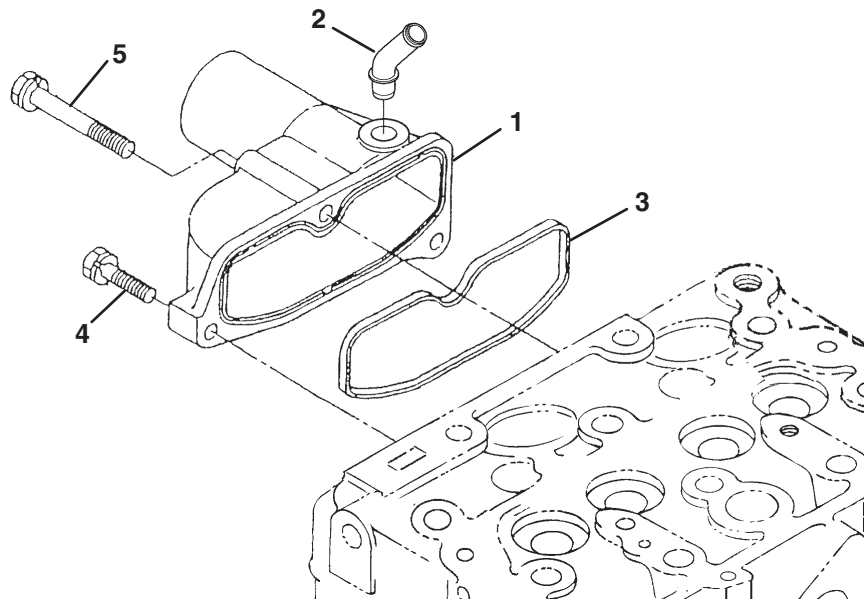

> Change from previous revision

29.1 Inlet Manifold

Item	Part No.	Qty.	Description	Serial Numbers/Notes
1	4216288	1	Assy Manifold, Inlet	
2	4310343	1	• Pipe, Breather	
3	4215724	1	• Gasket, In-manifold	
4	557366	2	Bolt	
5	553481	1	Bolt	
	Included in Upper Gasket Kit 4310345			