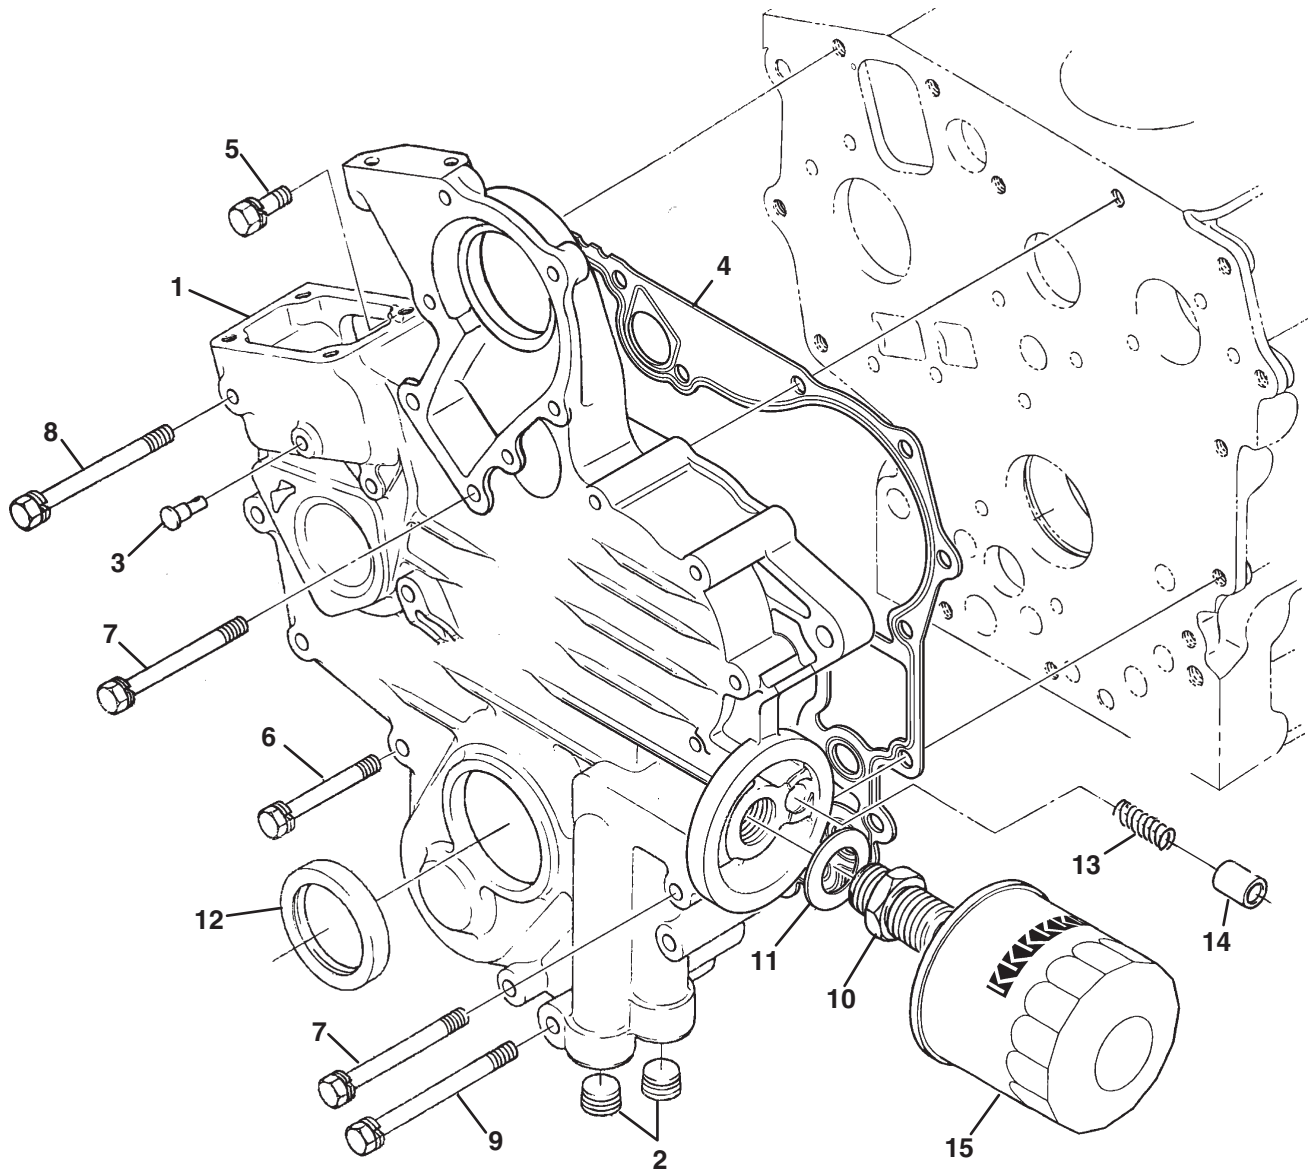

> Change from previous revision

KUBOTA Z482-E4B

5.1 Valve and Rocker Arm

Serial No. All

Item	Part No.	Qty.	Description	Serial Numbers/Notes
1	4209378	2	Valve, Inlet	
2	4209379	2	Valve, Exhaust	
3	557546	4	Spring, Valve	
4	553872	4	Retainer, Spring	
5	4310342	4	Collet, Valve Spring	
6	553871	4	Cap, Valve	
● 7	5001981	4	Seal, Valve Stem	
8	4215725	1	Shaft, Rocker Arm	
9	5001982	2	Washer	
10	554108	2	Washer, Plain	
11	4310341	2	Bolt	
12	4145928	2	Bracket, Rocker Arm	
13	4145650	2	Bolt, Flange	
14	550425	1	Pin, Spring	
15	553875	1	Spring, Rocker Arm	
16	553955	4	Assy Rocker Arm	
17	553957	4	• Screw, Adjusting	
18	553874	4	• Nut	
●	Included in Upper Gasket Kit			

Item	Part No.	Qty.	Description	Serial Numbers/Notes	
	1	4216241	1	Comp. Case, Gear	
	2	552951	2	• Plug	
	3	554069	1	• Pin, Start Spring	
○	4	4209349	1	Gasket, Gear Case	
	5	557366	1	Bolt	
	6	553842	8	Bolt	
	7	554094	5	Bolt	
	8	5001876	1	Bolt	
	9	834259	1	Bolt	
	10	2500892	1	Joint, Pipe	
	11	554107	1	Washer, Plain	
○	12	4310330	1	Seal, Oil	
	13	4310331	1	Spring	
	14	4306374	1	Valve, Relief	
	15	5002644	1	Cartridge, Oil Filter	
○	Included in Lower Gasket Kit 4209383				