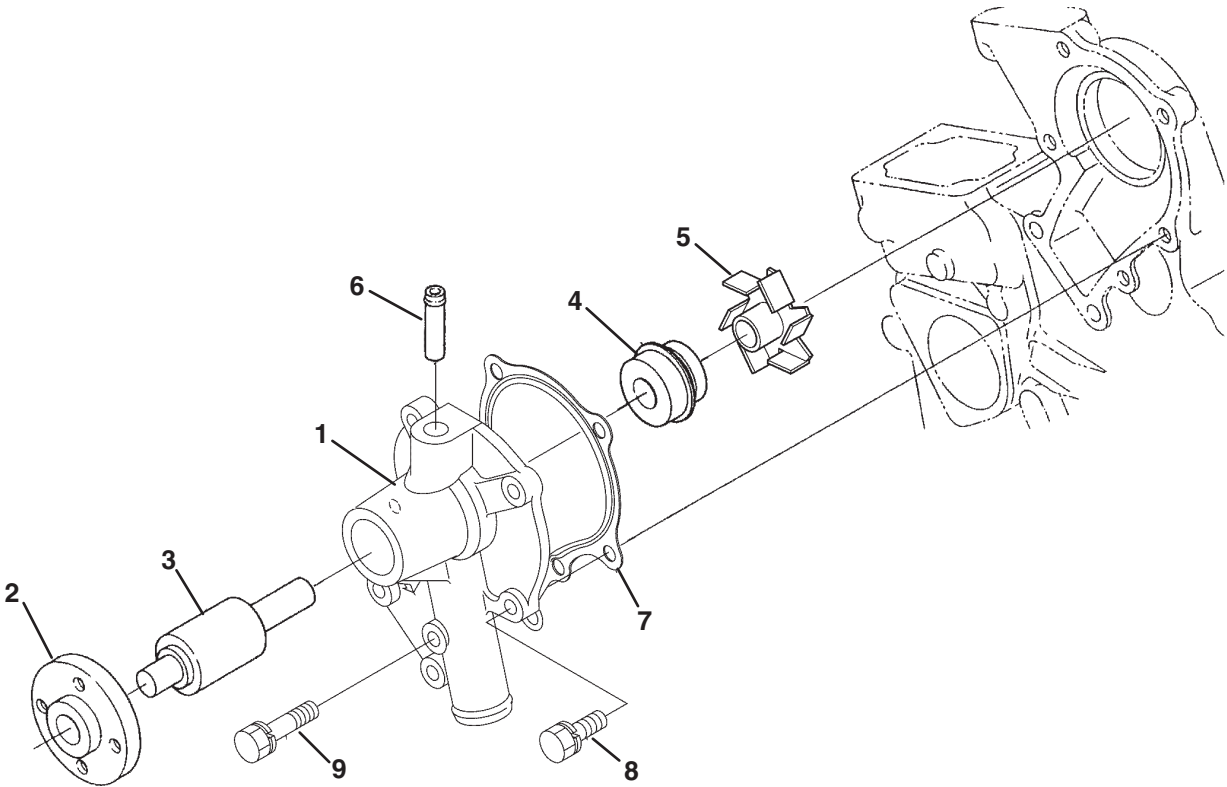

25.1 Water Pump

Item	Part No.	Qty.	Description	Serial Numbers/Notes
1	4230021	1	Assy Pump, Water	
2	557567	1	• Flange, Water Pump	
3	557568	1	• Bearing	
4	N/S	1	• Assy Seal, Mechanical	
5	N/S	1	• Impeller	
6	557571	1	• Pipe, Water Return	
○ 7	5001962	1	Gasket, Water Pump	
8	553840	4	Bolt	
9	5001963	1	Bolt	
○	Included in Lower Gasket Kit 4209383			

> Change from previous revision