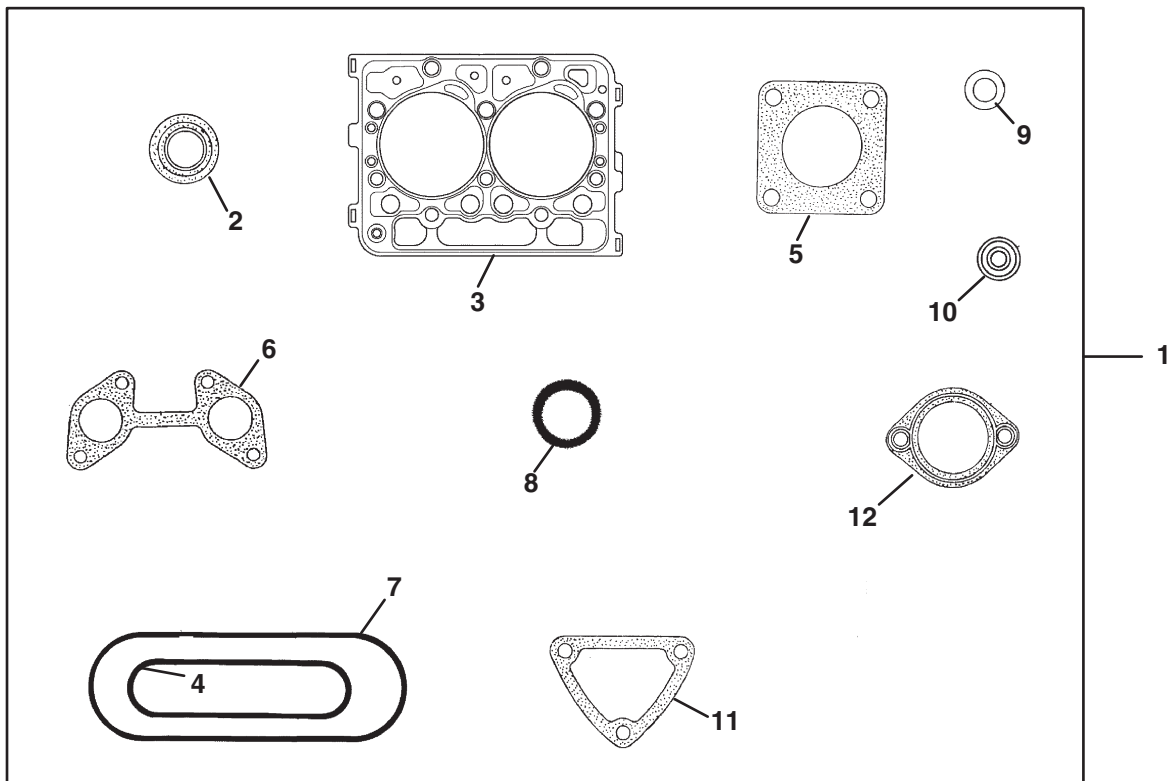

1.1 Gasket Kits

Item	Part No.	Qty.	Description	Serial Numbers/Notes
1	4310345	1	Kit Gasket, Upper	
2	5001981	4	• Seal, Valve Stem	See 5.1
3	4310329	1	• Gasket, Cylinder Head	See 4.1
4	4215724	1	• Gasket, In-manifold	See 29.1
5	553020	1	• Gasket, Muffler Na	See 31.1
6	4216060	1	• Gasket, Ex-manifold	See 31.1
7	4216290	1	• Gasket, Head Cover	See 6.1
8	4306378	1	• O Ring	See 6.1
9	554051	2	• Gasket	See 18.1
10	557352	2	• Seal, Heat	See 18.1
11	554082	1	• Gasket, Water Flange	See 24.1
12	4145869	1	• Gasket, Thermostat	See 24.1
13	4209383	1	Kit Gasket, Lower	
14	4183640	1	• Gasket	See 4.1
15	5001962	1	• Gasket, Water Pump	See 25.1
16	4209349	1	• Gasket, Gear Case	See 8.1
17	4310330	1	• Seal, Oil	See 8.1
18	5001884	1	• Gasket, Bearing Case	See 9.1
19	554222	1	• Seal, Oil	See 9.1
20	5001422	1	• Gasket, Case Cover	See 9.1
21	4145665	1	• O Ring	See 11.1
22	4145653	1	• O Ring	See 3.1
23	5001864	1	• Gasket, Oil Pump Na	See 2.1
24	553143	1	• Gasket	See 15.1
25	5001922	1	• Gasket, Fuel Pump	See 20.1
26	4146066	1	• O Ring	See 17.1
27	4138008	1	• O Ring	See 17.1
28	554073	1	• Gasket, Control Plate	See 17.1
29	553143	2	• Gasket	See 18.1
30	Not Used	1	• Gasket, H/m Gear Case	Not Used On this Engine

> Change from previous revision