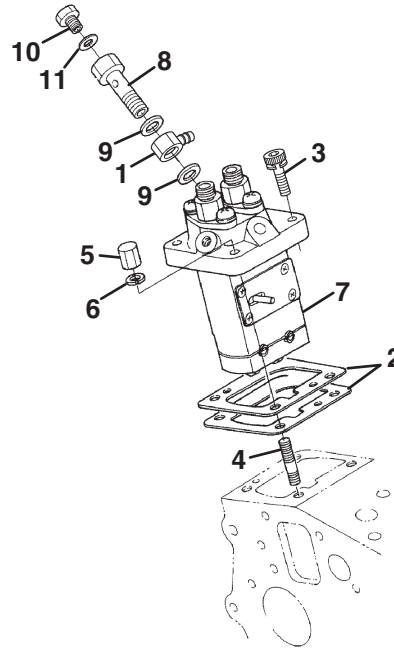

16.1 Injection Pump

Item	Part No.	Qty.	Description	Serial Numbers/Notes
1	554112	1	Joint	
2	4215906	1	Shim, Injection Pump	0.175 mm
2	4215920	1	Shim, Injection Pump	0.200 mm
2	4215940	1	Shim, Injection Pump	0.250 mm
2	4216284	1	Shim, Injection Pump	0.300 mm
2	4216285	1	Shim, Injection Pump	0.350 mm
3	4206382	3	Bolt, Hex-soc-hd	
4	554099	1	Stud	
5	554104	1	Nut	
6	550408	1	Washer, Spring	
7	4215905	1	Assy Pump, Injection	
8	554035	1	• Screw, Hollow	
9	554116	2	• Gasket	
10	554036	1	• Screw	
11	554117	1	• Gasket	

> Change from previous revision