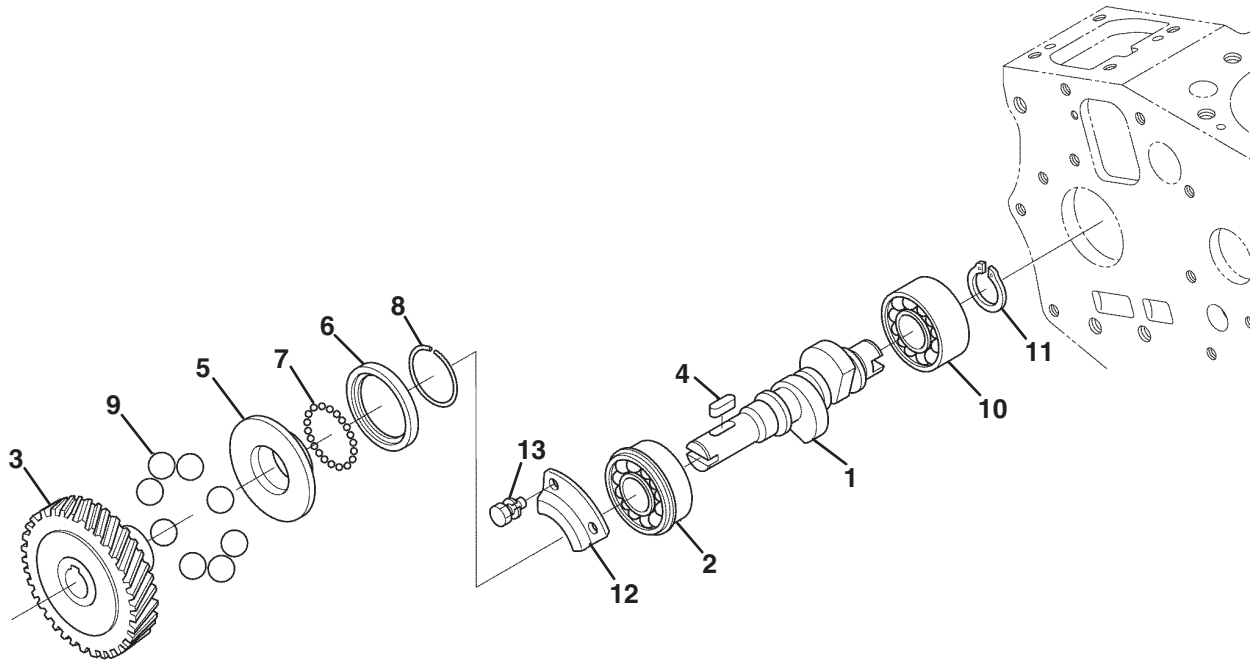

> Change from previous revision

10.1 Camshaft and Idle Gear Shaft

Item	Part No.	Qty.	Description	Serial Numbers/Notes
1	5001889	4	Tappet	
2	5001890	4	Push Rod	
3	4310333	1	Assy Camshaft	
4	2500953	1	• Ball	
5	4306894	1	• Gear, Cam	
6	553860	1	• Key, Feather	
7	553996	1	• Stopper, Camshaft	
8	550360	2	Bolt	
9	5001894	1	Comp. Gear, Idle	
10	4216160	1	• Bush	
11	554218	1	Collar, Idle Gear	
12	554216	1	Ring, Snap	
13	554215	1	Shaft, Idle Gear	
14	4138249	3	Bolt	

> Change from previous revision

12.1 Flywheel and Starter

Item	Part No.	Qty.	Description	Serial Numbers/Notes
1	4310334	1	Comp. Flywheel	
2	4306901	1	• Gear, Ring	
3	557555	5	Bolt, Flywheel	
4	4215902	1	Housing, Flywheel	
5	4113985	10	Bolt	
6	553102	1	Cover	
7	594338	1	Bolt	
8	4297105	1	Washer, Plain	
9	5002005	1	Assy Starter	
10	594331	2	Bolt	
11	550398	1	Nut	
12	5002002	1	Washer, Spring	

> Change from previous revision

13.1 Fuel Camshaft and Governor Shaft

Item	Part No.	Qty.	Description	Serial Numbers/Notes
1	4310335	1	Assy Camshaft, Fuel	
2	4138061	1	• Bearing, Ball	
3	4310336	1	• Gear, Injection Pump	
4	550428	1	• Key, Feather	
5	554062	1	• Sleeve, Governor	
6	554063	1	• Case, Governor Ball	
7	553861	32	• Ball	
8	834485	1	• Cir-clip, Gov. Sleeve	
9	550434	8	• Ball	
10	4145886	1	Bearing, Ball	
11	553854	1	Cir Clip, External	
12	553997	1	Stopper, Fuel. C/shaft	
13	550360	2	Bolt	